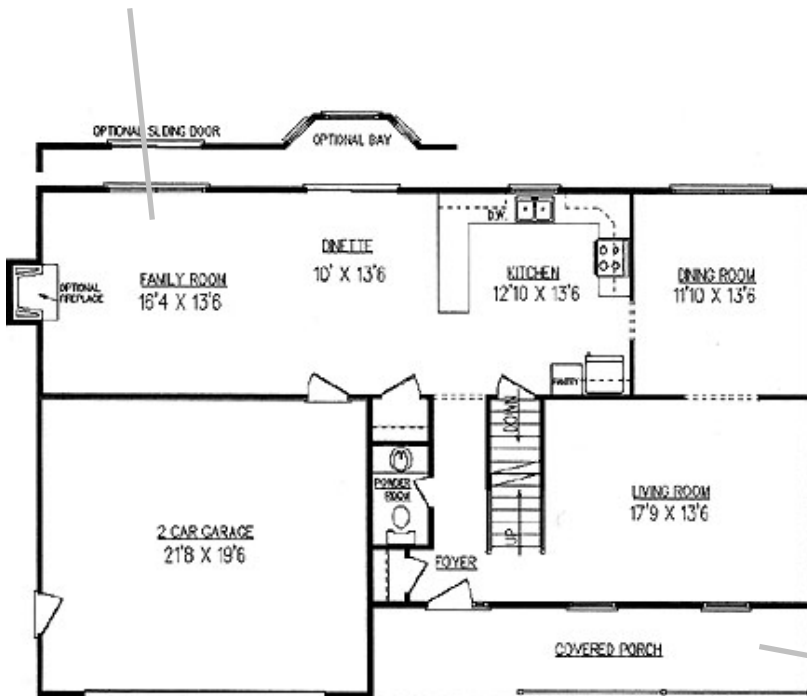

The Westchester

3 bedrooms | 2 1/2 bathrooms | 1990 sq ft

Add an optional bay to the dinette or sliding glass doors to the family room to customize your new home!

This large master suite is equipped with a huge walk-in closet and private master bath with more storage and double bowl vanities!