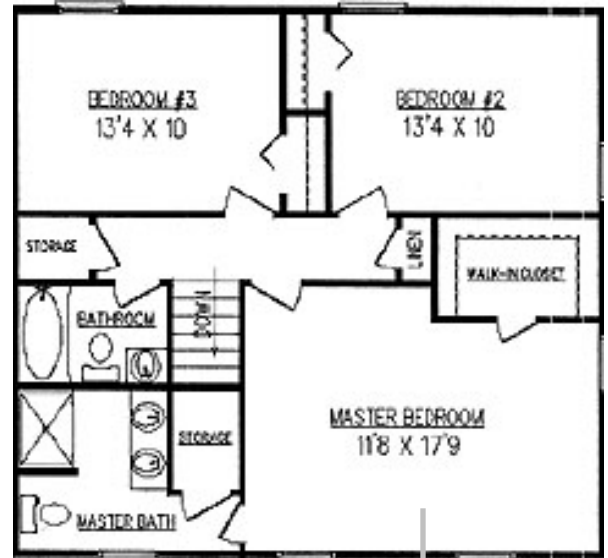

The Westchester

3 bedrooms | 2 1/2 bathrooms | 1990 sq ft

Add an optional bay to the dinette or sliding glass doors to the family room to customize your new home!

This large master suite is equipped with a huge walk-in closet and private master bath with more storage and double bowl vanities!