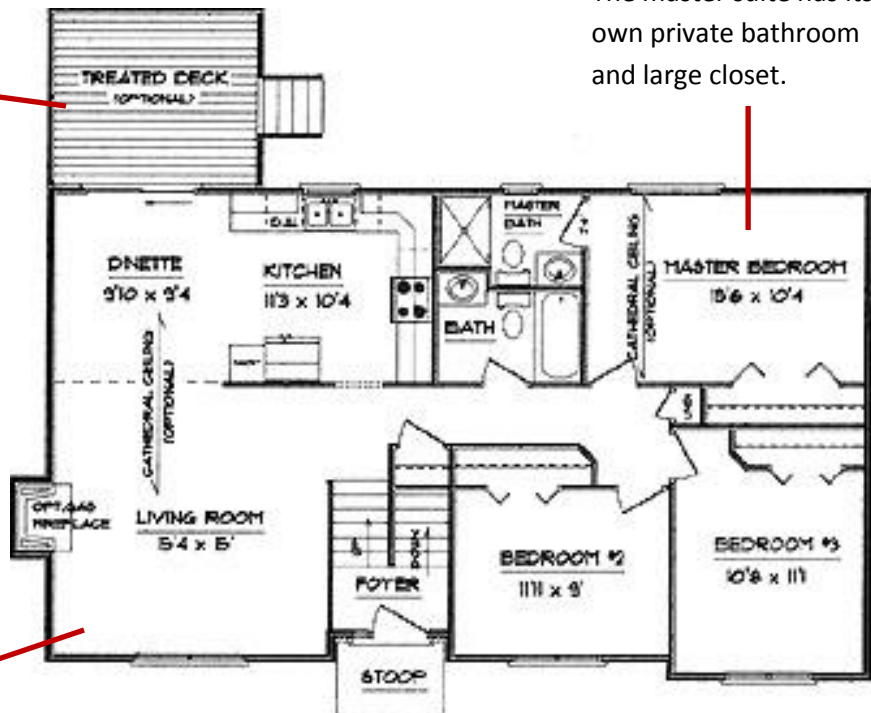

The Pinebrook

3 bedrooms | 2 bathrooms | 1202 sq ft

Add a treated deck to the back of the dinette!

The master suite has its own private bathroom and large closet.

Add a cathedral ceiling to the living room to customize your new home!