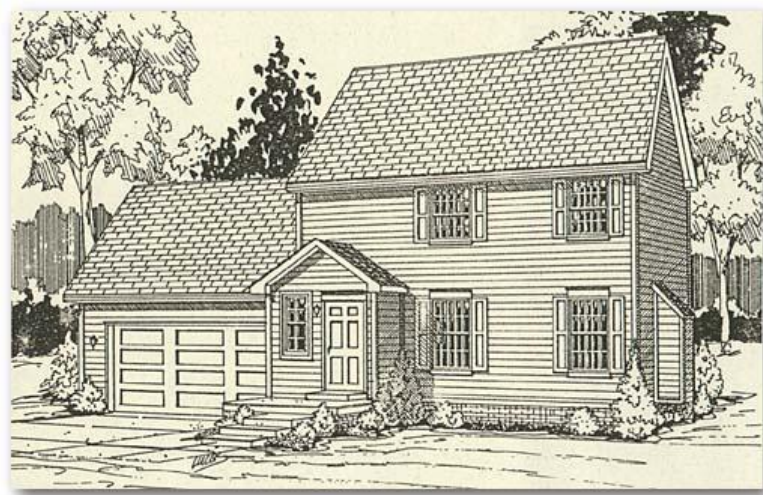

The Bradford

3 bedrooms | 2 1/2 bathrooms | 1368 sq ft

This home features a master suite with its own private bath and huge walk-in closet!

You will have lots of room in this kitchen and eat-in dinette, especially with the breakfast bar attached to the kitchen side!