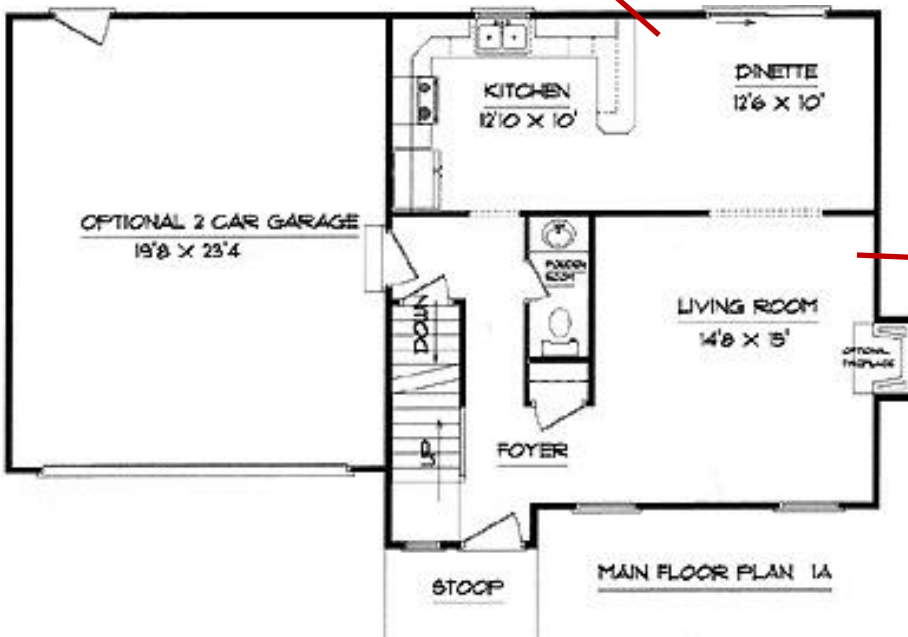

The Bradford

3 bedrooms | 2 1/2 bathrooms | 1368 sq ft

This home features a master suite with its own private bath and huge walk-in closet!

You will have lots of room in this kitchen and eat-in dinette, especially with the breakfast bar attached to the kitchen side!