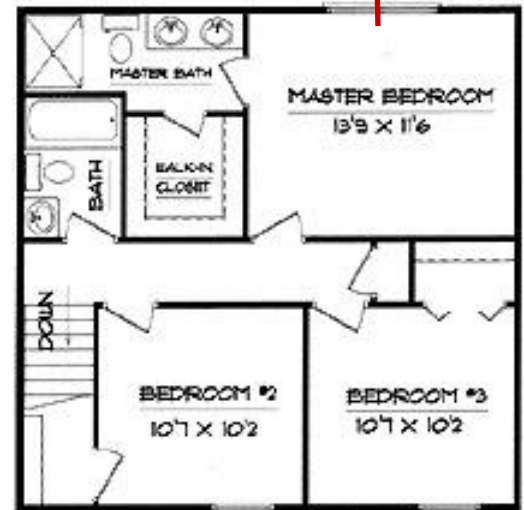

The Bradford

3 bedrooms | 2 1/2 bathrooms | 1368 sq ft

This home features a master suite with its own private bath and huge walk-in closet!

You will have lots of room in this kitchen and eat-in dinette, especially with the breakfast bar attached to the kitchen side!