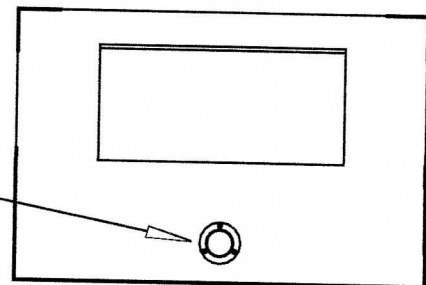

Requires
32 to 33
Inch
Depth

Cut Away
Views
front & side
pannels
removed

Model L
Mast Assenbly

Mounting Flang

TOP

Remote Mast Model L

RM Lectern

1-15-2017