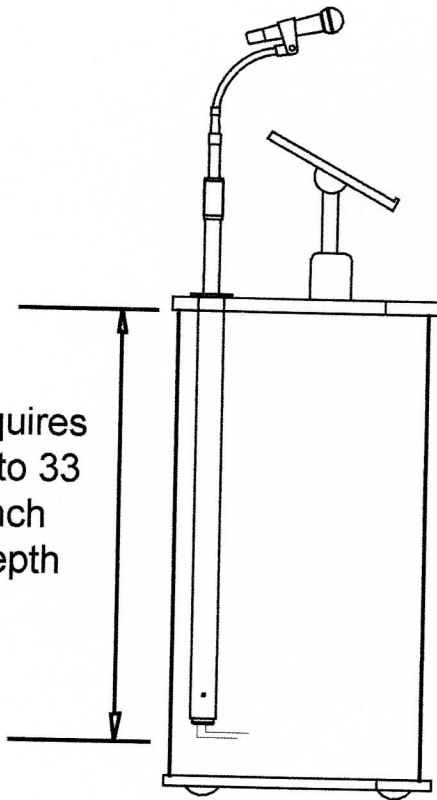

Requires
32 to 33
Inch
Depth

Cut Away
Views
front & side
pannels
removed

Model L
Mast Assenbly

Mounting Flang

TOP

Remote Mast Model L

RM Lectern

1-15-2017