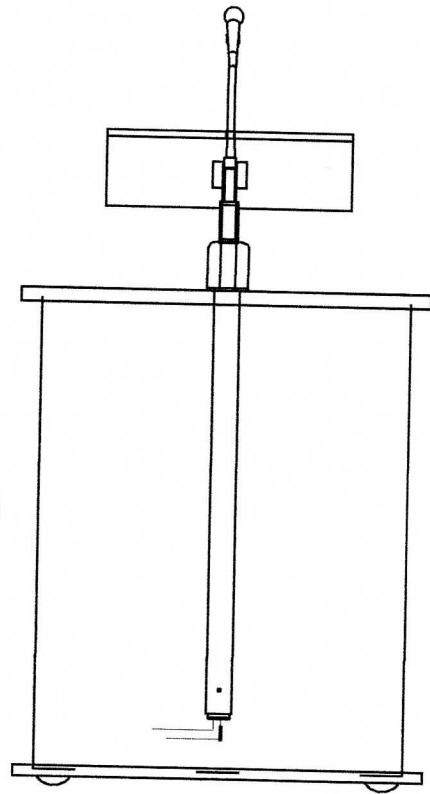

Requires
32 to 33
Inch
Depth

Cut Away
Views
front & side
pannels
removed

Model L
Mast Assenbly

Mounting Flang

TOP

Remote Mast Model L

RM Lectern

1-15-2017