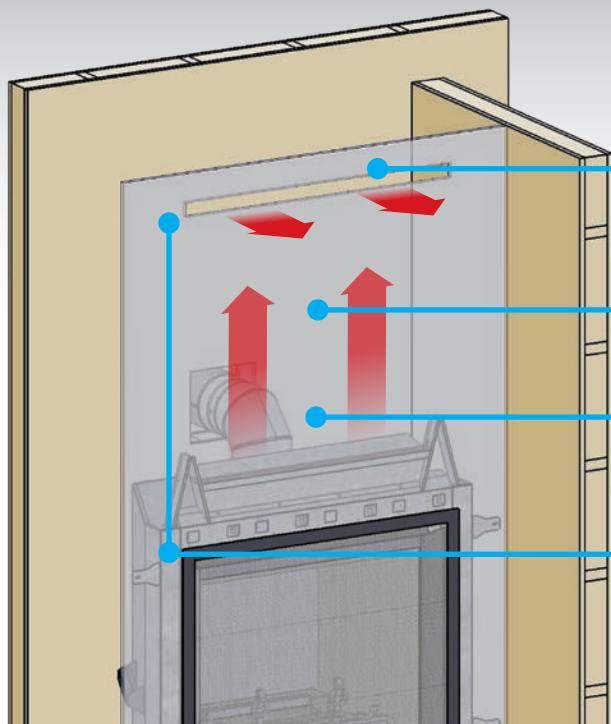

TRADITIONAL LOG SET

Available for the G39, G42, and G50

BIRCH LOG SET

Available for the G39, G42, and G50

ADJUSTABLE EMBER BED LIGHTING

Included with the G39, G42, and G50 (Log IPI Only)

TOP FIREBOX LIGHTING

Included with the G39, G42, and G50 (Log IPI Only)

ANDIRONS

Available for the G39, G42, and G50

DESIGNED TO HEAT.
BUILT TO LAST.

Cool Surface System

INCLUDED WITH THE G SERIES

Heat Direction
Diagram

*Rising heat is evenly vented
forward into the living space
through the included bezel*

*Rising heat is channeled
safely past valuable wall
mounted items such as a TV*

*Heat radiates forward from
the fireplace window*

*Convective heat that rises from the fireplace is captured in the chase
and channeled through the vent using the Cool Surface System.*

The Cool Surface System channels rising heat behind the wall.

Allows up to 1" thick combustible material (ie: drywall) to be used.

*The Cool Surface System and vent bezel are included with
every G Series unit.*