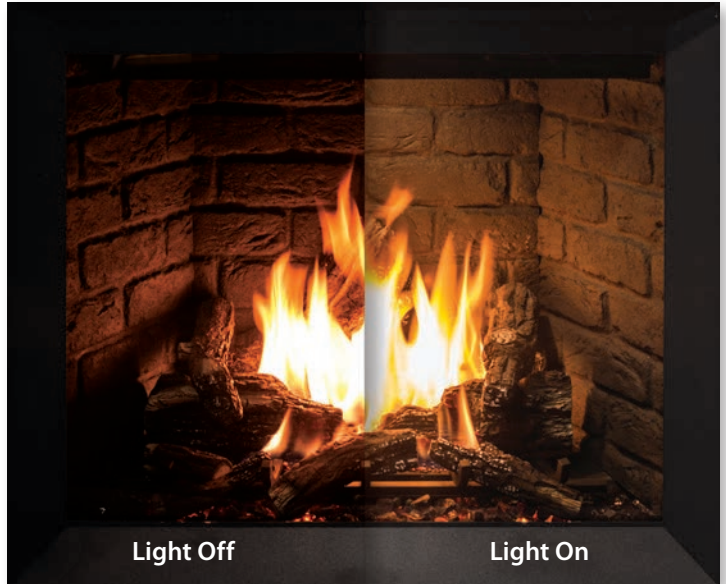

TRADITIONAL LOG SET

Available for the G39, G42, and G50

BIRCH LOG SET

Available for the G39, G42, and G50

ADJUSTABLE EMBER BED LIGHTING

Included with the G39, G42, and G50 (Log IPI Only)

TOP FIREBOX LIGHTING