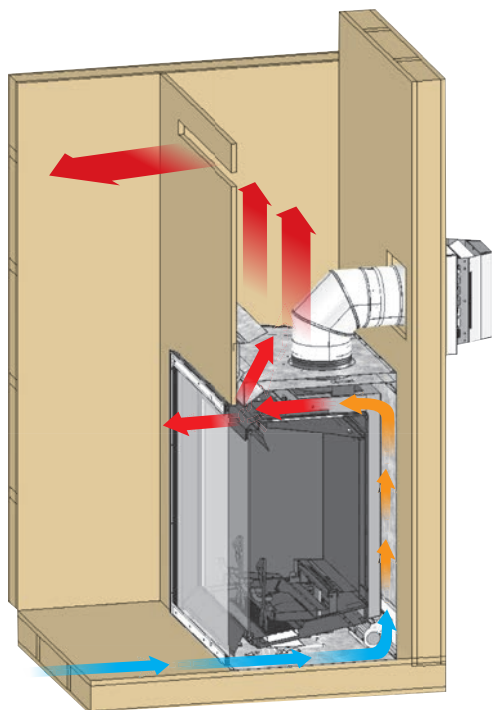

TRADITIONAL LOG SET

Available for the G39, G42, and G50

BIRCH LOG SET

Available for the G39, G42, and G50

ADJUSTABLE EMBER BED LIGHTING

Included with the G39, G42, and G50 (Log IPI Only)

TOP FIREBOX LIGHTING

Included with the G39, G42, and G50 (Log IPI Only)

ANDIRONS

Available for the G39, G42, and G50

DESIGNED TO HEAT.
BUILT TO LAST.

Cool Surface System

INCLUDED WITH THE G SERIES

Heat Direction
Diagram

*Rising heat is evenly vented
forward into the living space
through the included bezel*

*Rising heat is channeled
safely past valuable wall
mounted items such as a TV*

*Heat radiates forward from
the fireplace window*

*Convective heat that rises from the fireplace is captured in the chase
and channeled through the vent using the Cool Surface System.*

The Cool Surface System channels rising heat behind the wall.

Allows up to 1" thick combustible material (ie: drywall) to be used.

*The Cool Surface System and vent bezel are included with
every G Series unit.*