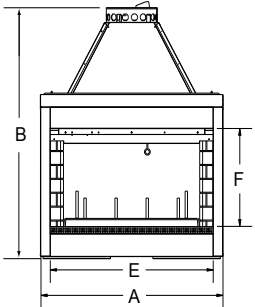

ROYALTON

MODEL	FRONT WIDTH (A)		HEIGHT (B)		DEPTH (C)		REAR WIDTH (D)		FIREPLACE OPENING (E X F)
	ACTUAL	FRAMING	ACTUAL	FRAMING	ACTUAL	FRAMING	ACTUAL	FRAMING	
BE36	41" (1041mm)	42" (1067mm)	39-1/2" (1003mm)	39-3/4" (1010mm)	21-3/8" (543mm)	21-1/2" (546mm)	23-3/4" (603mm)	42" (1067mm)	36" x 21" (914mm x 533mm)
BE42	47" (1194mm)	48" (1219mm)	39-1/2" (1003mm)	39-3/4" (1010mm)	21-3/8" (543mm)	21-1/2" (546mm)	29-3/4" (756mm)	48" (1219mm)	42" x 21" (1067mm x 533mm)

Front View

Top View

Left Side View

Right Side View

DESIGNER SEE-THROUGH

MODEL	FRONT WIDTH (A)		HEIGHT (B)		DEPTH (C)		REAR WIDTH (D)		FIREPLACE OPENING (E X F)
	ACTUAL	FRAMING	ACTUAL	FRAMING	ACTUAL	FRAMING	ACTUAL	FRAMING	
DSR36	40" (1016mm)	41" (1041mm)	47-1/4" (1200mm)	41-1/2" ² (1054mm)	24" (610mm)	23" (585mm)	40" (1016mm)	41" (1041mm)	36" x 20-7/8" (914mm x 530mm)
DSR42	47" (1194mm)	48" (1219mm)	58-7/8" (1496mm)	39-1/8" ² (994mm)	28" (711)	27" (686mm)	47" (1194mm)	48" (1219mm)	42" x 23" (1067mm x 585mm)