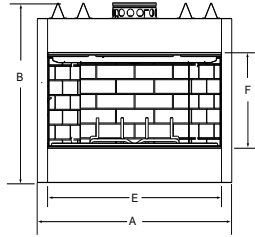

For gas log options, visit majesticproducts.com or majesticfireplaces.ca.

* Stainless steel finish available for 36" only

TECHNICAL SPECIFICATIONS

ASHLAND

MODEL	FRONT WIDTH (A)		HEIGHT (B)		DEPTH (C)		REAR WIDTH (D)		FIREPLACE OPENING (E X F)
	ACTUAL	FRAMING	ACTUAL	FRAMING	ACTUAL	FRAMING	ACTUAL	FRAMING	
ASH36	46-7/8" (1191mm)	47-7/8" (1194mm)	74-1/8" (1883mm)	74-1/2" (1892mm)	27-1/2" (699mm)	28-1/2" (724mm)	31-1/8" (787mm)	47-7/8" (1194mm)	36" x 38" (914mm x 965mm)
ASH42	52-7/8" (1343mm)	53-7/8" (1368mm)	74-1/8" (1883mm)	74-1/2" (1892mm)	27-1/2" (699mm)	28-1/2" (724mm)	37-1/8" (943mm)	53-7/8" (1368mm)	42" x 38" (1067mm x 965mm)
ASH50	60-7/8" (1524mm)	61-7/8" (1549mm)	74-1/8" (1883mm)	74-1/2" (1892mm)	27-1/2" (699mm)	28-1/2" (724mm)	45-1/8" (1147mm)	61-7/8" (1549mm)	50" x 38" (1270mm x 965mm)

BILTMORE

MODEL	FRONT WIDTH (A)		HEIGHT (B)		DEPTH (C)		REAR WIDTH (D)		FIREPLACE OPENING (E X F)
	ACTUAL	FRAMING	ACTUAL	FRAMING	ACTUAL	FRAMING	ACTUAL	FRAMING	
SB60	44-1/2" (1130mm)	45-1/2" (1158mm)	59-1/4" (1505mm)	59-3/4" (1518mm)	27-1/2" (699mm)	28" (711mm)	28-5/8" (727mm)	45-1/2"	36" x 28-1/2" (914mm x 724mm)
SB80	50-1/2" (1283mm)	51-1/2" (1301mm)	59-1/4" (1505mm)	59-3/4" (1518mm)	27-1/2" (699mm)	28-1/2" (724mm)	34-1/2" (876mm)	51-1/2" (1308mm)	42" x 28-1/2" (1067mm x 724mm)
SB100	60-5/8" (1540mm)	61-5/8" (1565mm)	70-1/2" (1791)	71" (1803mm)	29-1/2" (749mm)	30-1/2" (775mm)	41-5/8" (1057mm)	61-5/8" (1565mm)	50" x 33" (1270mm x 838mm)

Front View

Top View

Left Side View

Right Side View

DESIGNER SEE-THROUGH

MODEL	FRONT WIDTH (A)		HEIGHT (B)		DEPTH (C)		REAR WIDTH (D)		FIREPLACE OPENING (E X F)
	ACTUAL	FRAMING	ACTUAL	FRAMING	ACTUAL	FRAMING	ACTUAL	FRAMING	
DSR36	40" (1016mm)	41" (1041mm)	47-1/4" (1200mm)	41-1/2" ² (1054mm)	24" (610mm)	23" (585mm)	40" (1016mm)	41" (1041mm)	36" x 20-7/8" (914mm x 530mm)
DSR42	47" (1194mm)	48" (1219mm)	58-7/8" (1496mm)	39-1/8" ² (994mm)	28" (711)	27" (686mm)	47" (1194mm)	48" (1219mm)	42" x 23" (1067mm x 585mm)