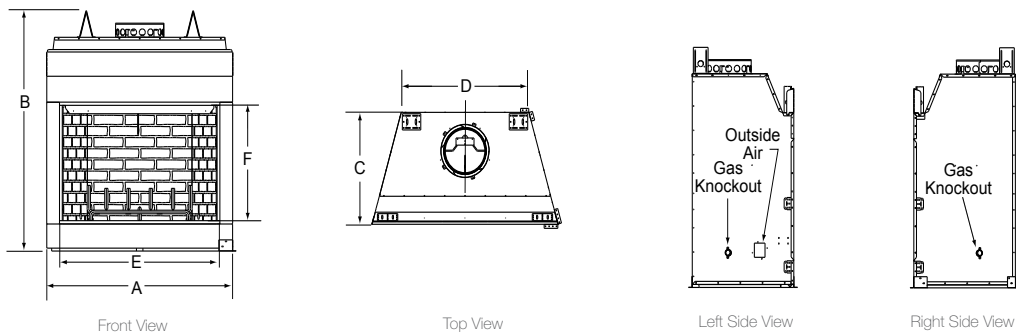

For gas log options, visit majesticproducts.com or majesticfireplaces.ca.

* Stainless steel finish available for 36" only

TECHNICAL SPECIFICATIONS

ASHLAND

MODEL	FRONT WIDTH (A)		HEIGHT (B)		DEPTH (C)		REAR WIDTH (D)		FIREPLACE OPENING (E X F)
	ACTUAL	FRAMING	ACTUAL	FRAMING	ACTUAL	FRAMING	ACTUAL	FRAMING	
ASH36	46-7/8" (1191mm)	47-7/8" (1194mm)	74-1/8" (1883mm)	74-1/2" (1892mm)	27-1/2" (699mm)	28-1/2" (724mm)	31-1/8" (787mm)	47-7/8" (1194mm)	36" x 38" (914mm x 965mm)
ASH42	52-7/8" (1343mm)	53-7/8" (1368mm)	74-1/8" (1883mm)	74-1/2" (1892mm)	27-1/2" (699mm)	28-1/2" (724mm)	37-1/8" (943mm)	53-7/8" (1368mm)	42" x 38" (1067mm x 965mm)
ASH50	60-7/8" (1524mm)	61-7/8" (1549mm)	74-1/8" (1883mm)	74-1/2" (1892mm)	27-1/2" (699mm)	28-1/2" (724mm)	45-1/8" (1147mm)	61-7/8" (1549mm)	50" x 38" (1270mm x 965mm)

BILTMORE

MODEL	FRONT WIDTH (A)		HEIGHT (B)		DEPTH (C)		REAR WIDTH (D)		FIREPLACE OPENING (E X F)
	ACTUAL	FRAMING	ACTUAL	FRAMING	ACTUAL	FRAMING	ACTUAL	FRAMING	
SB60	44-1/2" (1130mm)	45-1/2" (1158mm)	59-1/4" (1505mm)	59-3/4" (1518mm)	27-1/2" (699mm)	28" (711mm)	28-5/8" (727mm)	45-1/2"	36" x 28-1/2" (914mm x 724mm)
SB80	50-1/2" (1283mm)	51-1/2" (1301mm)	59-1/4" (1505mm)	59-3/4" (1518mm)	27-1/2" (699mm)	28-1/2" (724mm)	34-1/2" (876mm)	51-1/2" (1308mm)	42" x 28-1/2" (1067mm x 724mm)
SB100	60-5/8" (1540mm)	61-5/8" (1565mm)	70-1/2" (1791)	71" (1803mm)	29-1/2" (749mm)	30-1/2" (775mm)	41-5/8" (1057mm)	61-5/8" (1565mm)	50" x 33" (1270mm x 838mm)