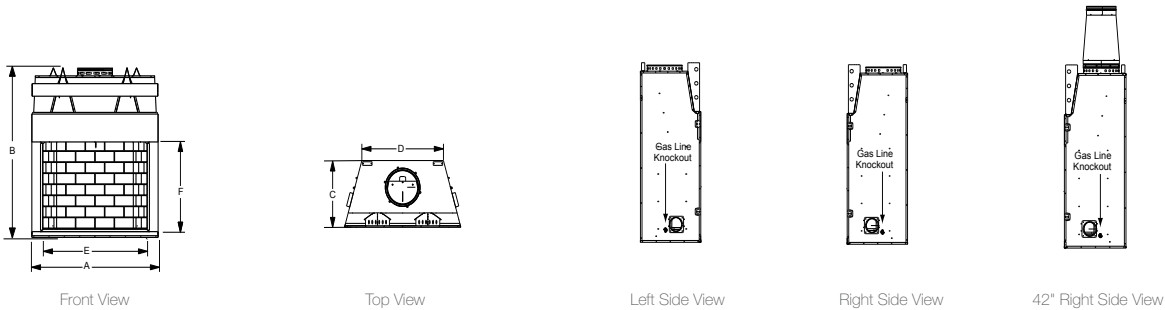

For gas log options, visit majesticproducts.com or majesticfireplaces.ca.

* Stainless steel finish available for 36" only

TECHNICAL SPECIFICATIONS

ASHLAND

MODEL	FRONT WIDTH (A)		HEIGHT (B)		DEPTH (C)		REAR WIDTH (D)		FIREPLACE OPENING (E X F)
	ACTUAL	FRAMING	ACTUAL	FRAMING	ACTUAL	FRAMING	ACTUAL	FRAMING	
ASH36	46-7/8" (1191mm)	47-7/8" (1194mm)	74-1/8" (1883mm)	74-1/2" (1892mm)	27-1/2" (699mm)	28-1/2" (724mm)	31-1/8" (787mm)	47-7/8" (1194mm)	36" x 38" (914mm x 965mm)
ASH42	52-7/8" (1343mm)	53-7/8" (1368mm)	74-1/8" (1883mm)	74-1/2" (1892mm)	27-1/2" (699mm)	28-1/2" (724mm)	37-1/8" (943mm)	53-7/8" (1368mm)	42" x 38" (1067mm x 965mm)
ASH50	60-7/8" (1524mm)	61-7/8" (1549mm)	74-1/8" (1883mm)	74-1/2" (1892mm)	27-1/2" (699mm)	28-1/2" (724mm)	45-1/8" (1147mm)	61-7/8" (1549mm)	50" x 38" (1270mm x 965mm)