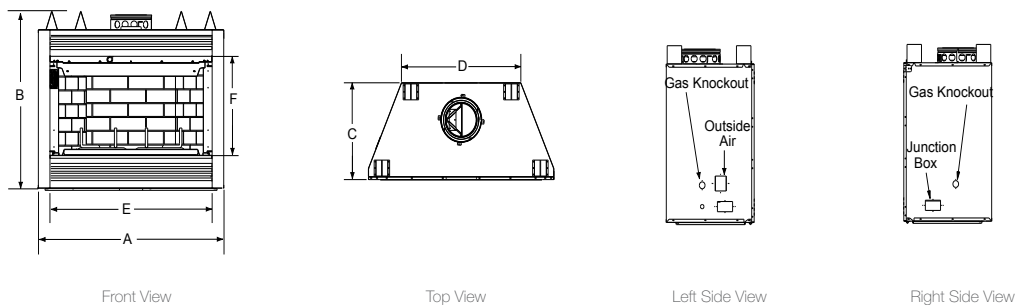

SOVEREIGN

MODEL	FRONT WIDTH (A)		HEIGHT (B)		DEPTH (C)		REAR WIDTH (D)		FIREPLACE OPENING (E X F)
	ACTUAL	FRAMING	ACTUAL	FRAMING	ACTUAL	FRAMING	ACTUAL	FRAMING	
SA36	42" (1067mm)	43" (1092mm)	41-1/4" (1048mm)	41-1/2" (1054mm)	22-3/4" (578mm)	23" (584mm)	28-1/4" (718mm)	43" (1092mm)	36" x 23-3/8" (914mm x 594mm)
SA42	48" (1219mm)	49" (1245mm)	41-1/4" (1048mm)	41-1/2" (1054mm)	22-3/4" (578mm)	23" (584mm)	30-7/8" (784mm)	49" (1245mm)	42" x 23-3/8" (1067mm x 594mm)