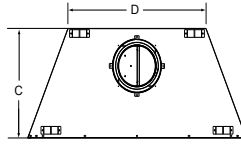

ROYALTON

MODEL	FRONT WIDTH (A)		HEIGHT (B)		DEPTH (C)		REAR WIDTH (D)		FIREPLACE OPENING (E X F)
	ACTUAL	FRAMING	ACTUAL	FRAMING	ACTUAL	FRAMING	ACTUAL	FRAMING	
BE36	41" (1041mm)	42" (1067mm)	39-1/2" (1003mm)	39-3/4" (1010mm)	21-3/8" (543mm)	21-1/2" (546mm)	23-3/4" (603mm)	42" (1067mm)	36" x 21" (914mm x 533mm)
BE42	47" (1194mm)	48" (1219mm)	39-1/2" (1003mm)	39-3/4" (1010mm)	21-3/8" (543mm)	21-1/2" (546mm)	29-3/4" (756mm)	48" (1219mm)	42" x 21" (1067mm x 533mm)

Top View

DESIGNER SEE-THROUGH

MODEL	FRONT WIDTH (A)		HEIGHT (B)		DEPTH (C)		REAR WIDTH (D)		FIREPLACE OPENING (E X F)
	ACTUAL	FRAMING	ACTUAL	FRAMING	ACTUAL	FRAMING	ACTUAL	FRAMING	
DSR36	40" (1016mm)	41" (1041mm)	47-1/4" (1200mm)	41-1/2"² (1054mm)	24" (610mm)	23" (585mm)	40" (1016mm)	41" (1041mm)	36" x 20-7/8" (914mm x 530mm)
DSR42	47" (1194mm)	48" (1219mm)	58-7/8" (1496mm)	39-1/8"² (994mm)	28" (711)	27" (686mm)	47" (1194mm)	48" (1219mm)	42" x 23" (1067mm x 585mm)

Top View

2 Framing must be filled in to top of front standoff after unit is installed.

Your Majestic Dealer:

To avoid personal injury or property damage, the product described by this brochure must be installed, operated and maintained in strict compliance with the instructions packaged with the product and all applicable building or fire codes. Contact local building or fire officials about restrictions and installation inspection requirements. All photographs and drawings on this brochure are for illustrative purposes only and are not intended for, nor should they be used as a substitute for the instructions packaged with the unit. Appearance and specifications of the product are subject to change without notice. ©2017 Hearth & Home Technologies

majesticproducts.com
majesticfireplaces.ca