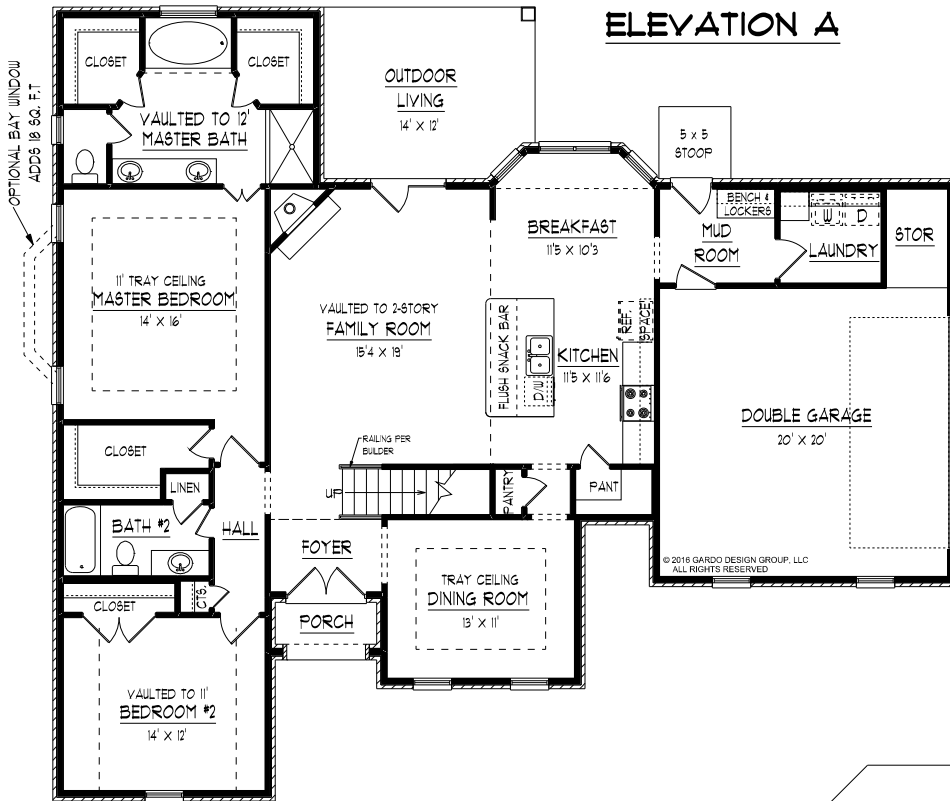

ELEVATION A

OPTIONAL MASTER BATH
ADDs 41 SQUARE FEET

THE WHITE OAK

9' CEILINGs DOWN EXCEPT WHERE NOTED

62'-10" x 54'-11"

1880 S.F. HEATED DOWN
962 S.F. HEATED UP
2842 TOTAL HEATED
704 S.F. UNHEATED

OPTIONAL KITCHEN

OPTIONAL DORMER
+11 SQ. FT.