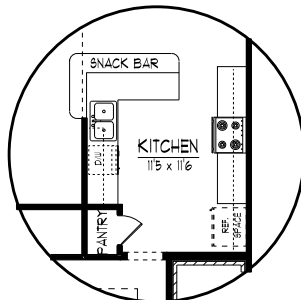

ELEVATION A

OPTIONAL MASTER BATH
ADDs 41 SQUARE FEET

THE WHITE OAK

9' CEILINGs DOWN EXCEPT WHERE NOTED

62'-10" x 54'-11"

1880 S.F. HEATED DOWN
962 S.F. HEATED UP
2842 TOTAL HEATED
704 S.F. UNHEATED

OPTIONAL KITCHEN

OPTIONAL DORMER
+11 SQ. FT.