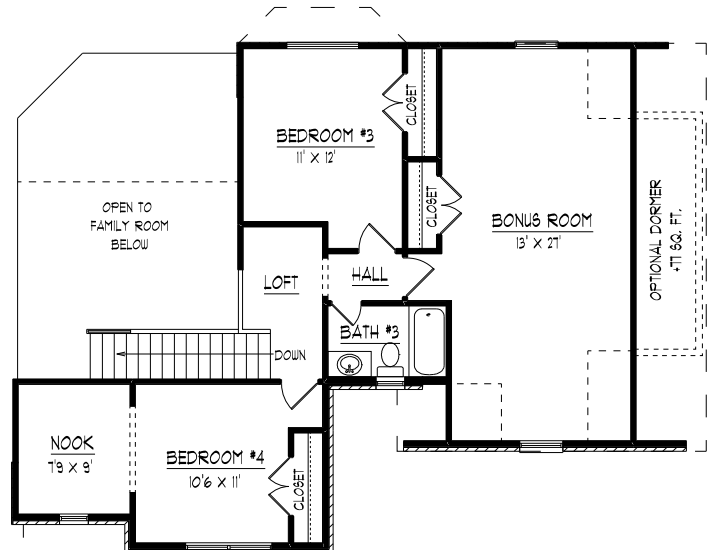

ELEVATION A

OPTIONAL MASTER BATH
ADDs 41 SQUARE FEET

THE WHITE OAK

9' CEILINGs DOWN EXCEPT WHERE NOTED

62'-10" x 54'-11"

1880 S.F. HEATED DOWN
962 S.F. HEATED UP
2842 TOTAL HEATED
704 S.F. UNHEATED

OPTIONAL KITCHEN

OPTIONAL DORMER
+11 SQ. FT.