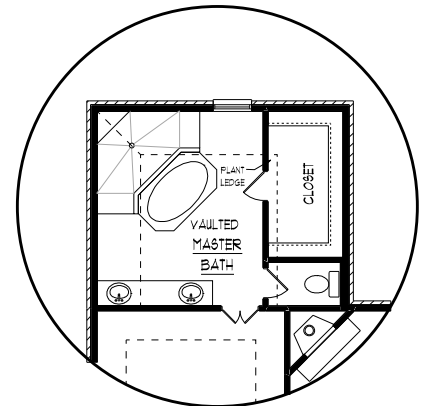

ELEVATION A

OPTIONAL MASTER BATH
ADDs 41 SQUARE FEET

THE WHITE OAK

9' CEILINGs DOWN EXCEPT WHERE NOTED

62'-10" x 54'-11"

1880 S.F. HEATED DOWN
962 S.F. HEATED UP
2842 TOTAL HEATED
704 S.F. UNHEATED

OPTIONAL KITCHEN

OPTIONAL DORMER
+11 SQ. FT.