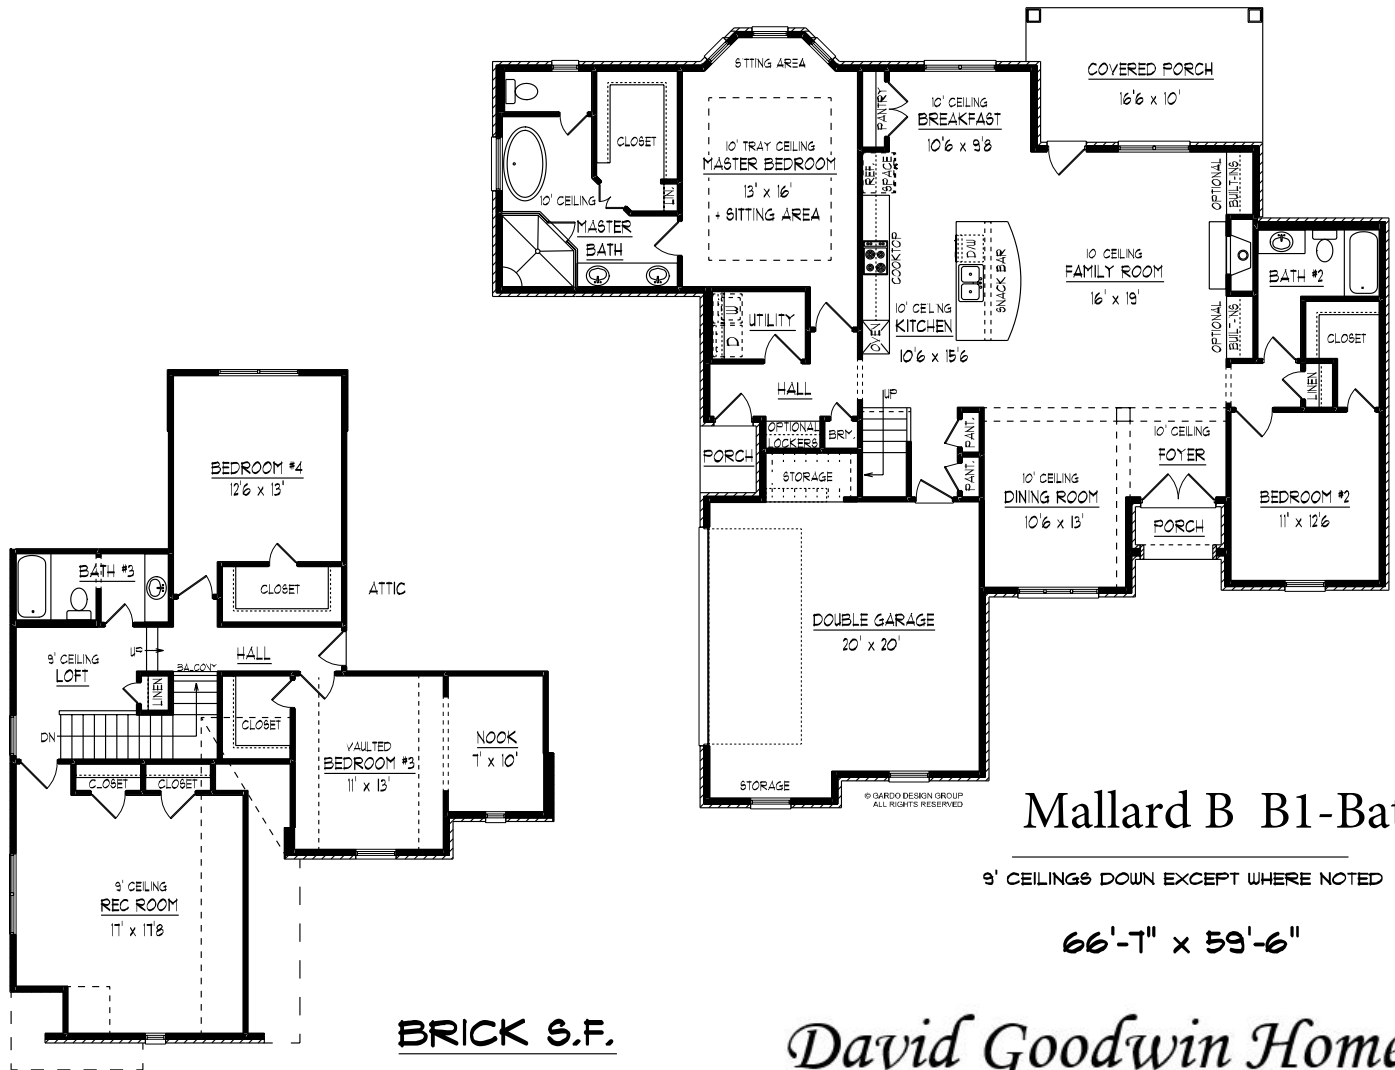

David Goodwin Homes

Mallard B B1-Bath

9' CEILINGS DOWN EXCEPT WHERE NOTED

66'-7" x 59'-6"

BRICK S.F.

1870 S.F. HEATED DOWN
 1074 S.F. HEATED UP
 2944 TOTAL HEATED
 106 S.F. UNHEATED

David Goodwin Homes

Jessica Virden 901-461-8511