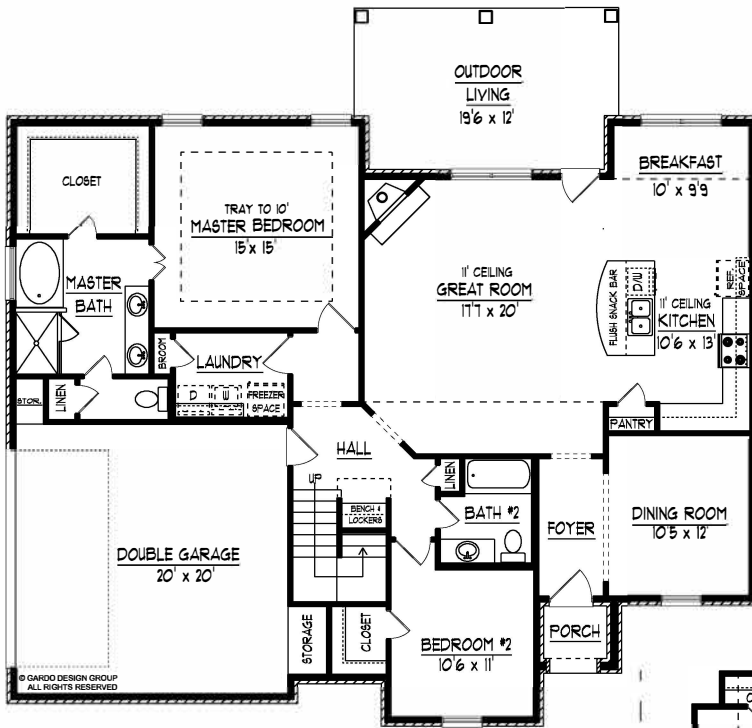

Greenwood

9' CEILINGS DOWN EXCEPT WHERE NOTED

55'-6" x 53'-4"

BRICK S.F.

1789 S.F. HEATED DOWN
 868 S.F. HEATED UP
 2657 TOTAL HEATED
 712 S.F. UNHEATED

David Goodwin Homes

Jessica Virden 901-461-8511

Kaizen Realty 901-221-4041