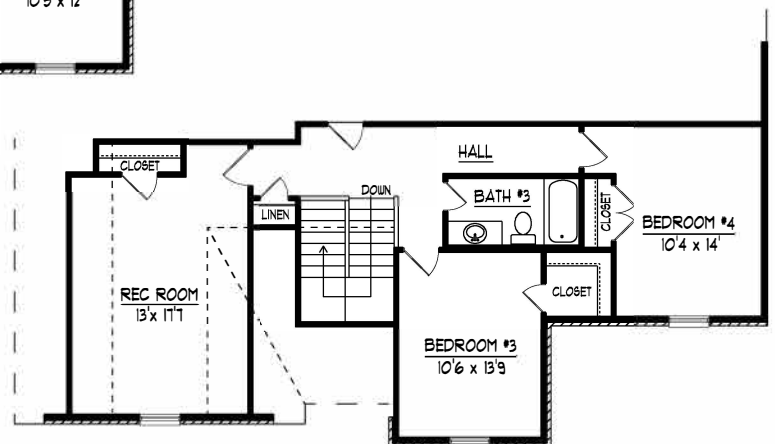

Greenwood

9' CEILINGS DOWN EXCEPT WHERE NOTED

55'-6" x 53'-4"

BRICK S.F.

1789 S.F. HEATED DOWN
 868 S.F. HEATED UP
 2657 TOTAL HEATED
 712 S.F. UNHEATED

David Goodwin Homes

Jessica Virden 901-461-8511

Kaizen Realty 901-221-4041