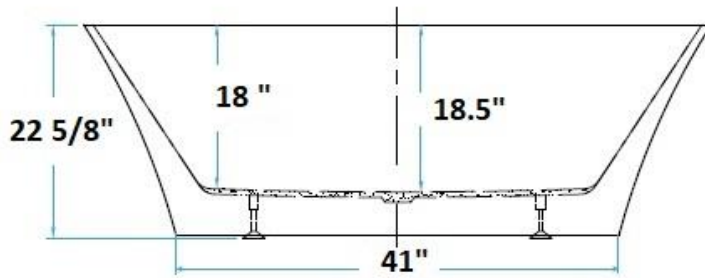

Modern Rectangle tubs feature zen style inside and clean exterior lines with no seams. Thin rim requires wall mounted or floor Mounted faucets. Drain included with tub. Chrome, Brushed Nickel, or Oil rubbed Bronze.

Built-in Overflow

593023WMFS Acrylic Tub

79 Gal Fill

80 Lbs.

[www.ICSqualitybaths.com](http://www.ICSqualitybaths.com)