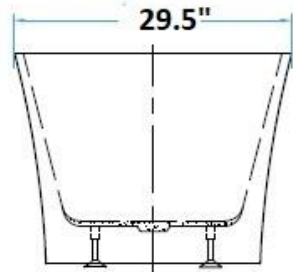

Modern Rectangle tubs feature zen style inside and clean exterior lines with no seams. Thin rim requires wall mounted or floor Mounted faucets. Drain included with tub. Chrome, Brushed Nickel, or Oil rubbed Bronze.

Built-in Overflow

593023WMFS Acrylic Tub

79 Gal Fill

80 Lbs.

[www.ICSqualitybaths.com](http://www.ICSqualitybaths.com)