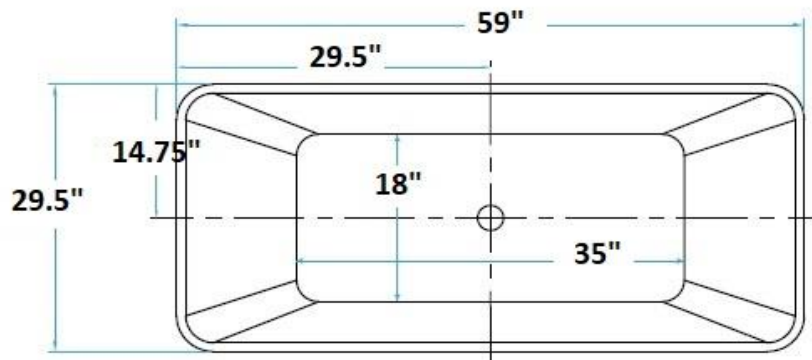

Modern Rectangle tubs feature zen style inside and clean exterior lines with no seams. Thin rim requires wall mounted or floor Mounted faucets. Drain included with tub. Chrome, Brushed Nickel, or Oil rubbed Bronze.

Built-in Overflow

593023WMFS Acrylic Tub

79 Gal Fill

80 Lbs.

[www.ICSqualitybaths.com](http://www.ICSqualitybaths.com)