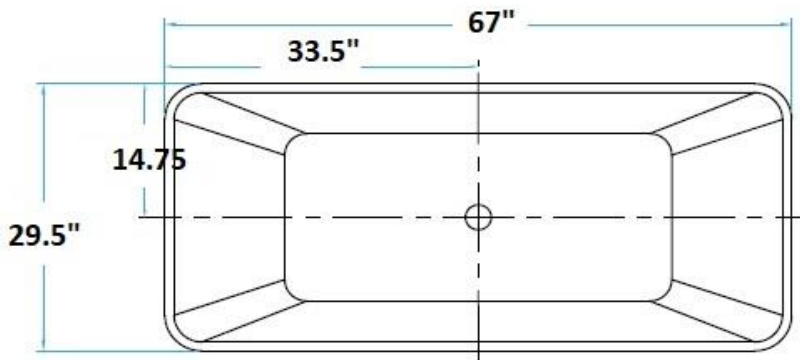

83 Gal Fill

95 Lbs