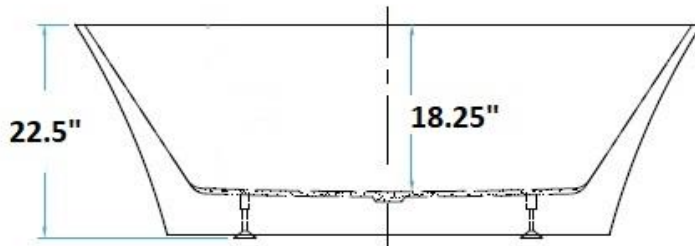

Modern Rectangle Tubs Feature Zen Style inside and clean exterior lines with no seams. Thin rim requires wall mounted or floor mounted faucets. Drain included with tub. Chrome, Brushed Nickel, or Oil Rubbed Bronze.