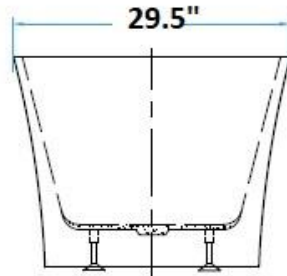

Modern Rectangle Tubs Feature Zen Style inside and clean exterior lines with no seams. Thin rim requires wall mounted or floor mounted faucets. Drain included with tub. Chrome, Brushed Nickel, or Oil Rubbed Bronze.

Built In Overflow

673023WMFS

83 Gal Fill

95 Lbs