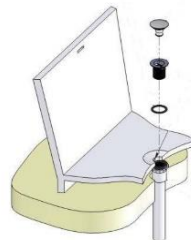

Modern Rectangle Tubs Feature Zen Style inside and clean exterior lines with no seams. Thin rim requires wall mounted or floor mounted faucets. Drain included with tub. Chrome, Brushed Nickel, or Oil Rubbed Bronze.

Built In Overflow

673023WMFS

83 Gal Fill

95 Lbs