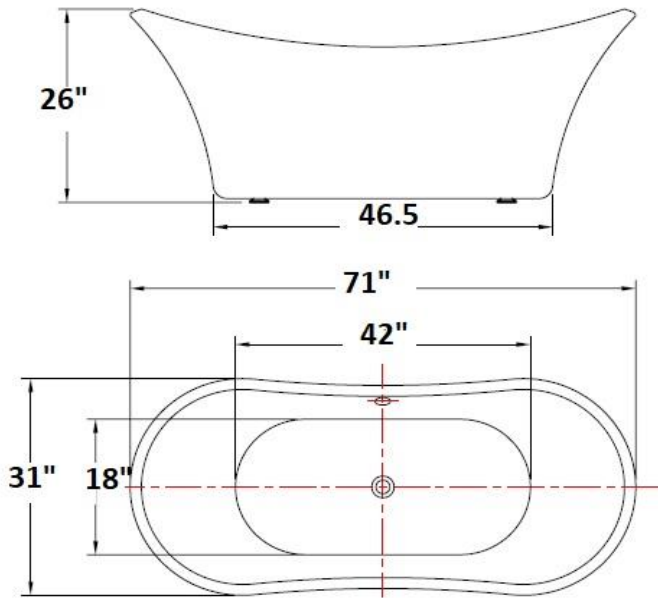

QUALITY
ICS
BATHS

713126WMFS

Modern Seamless Curve Top Oval Tub

Center Drain, Intergrated Overflow

713126WMFS

95 Lbs

80 Gal Fill