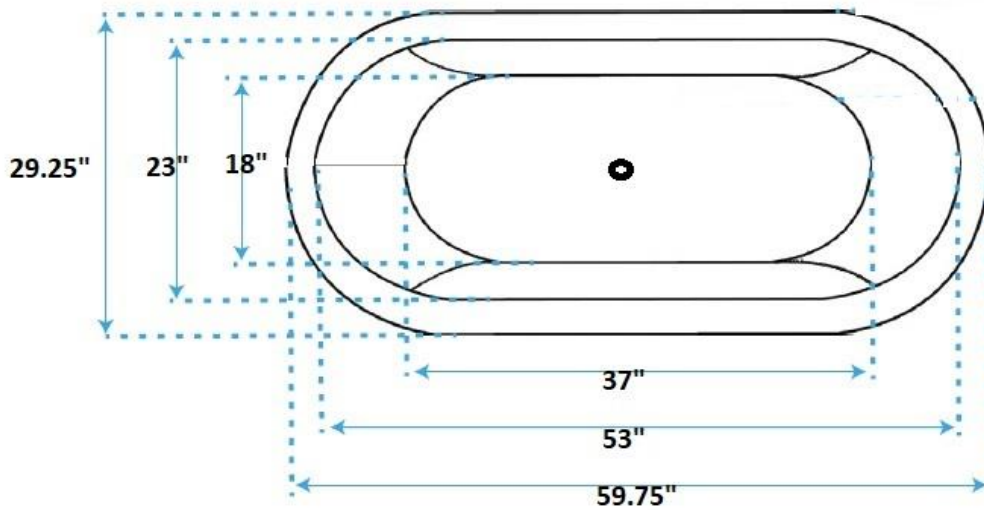

Modern Oval Tubs Feature zen style open inside and clean exterior lines

with no seams. Integrated Overflow is Slotted in 3 finishes.

Slotted Drains included with every tub. Chrome or Brushed Nickel.

603023WMFS Acrylic Tub  
Built-in Overflow