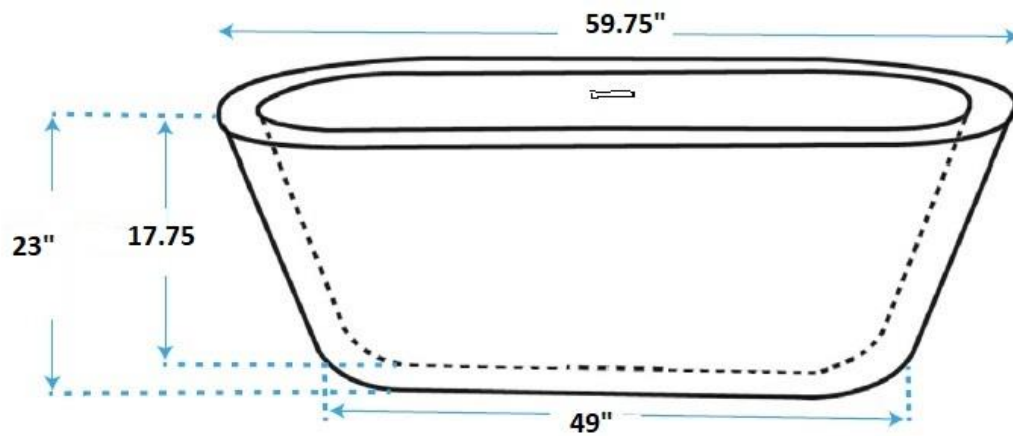

Modern Oval Tubs Feature zen style open inside and clean exterior lines

with no seams. Integrated Overflow is Slotted in 3 finishes.

Slotted Drains included with every tub. Chrome or Brushed Nickel.

603023WMFS Acrylic Tub  
Built-in Overflow

50 Gal Fill

80 Lbs