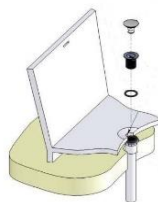

Modern Oval Tubs Feature zen style open inside and clean exterior lines

with no seams. Integrated Overflow is Slotted in 3 finishes.

Slotted Drains included with every tub. Chrome or Brushed Nickel.

603023WMFS Acrylic Tub  
Built-in Overflow