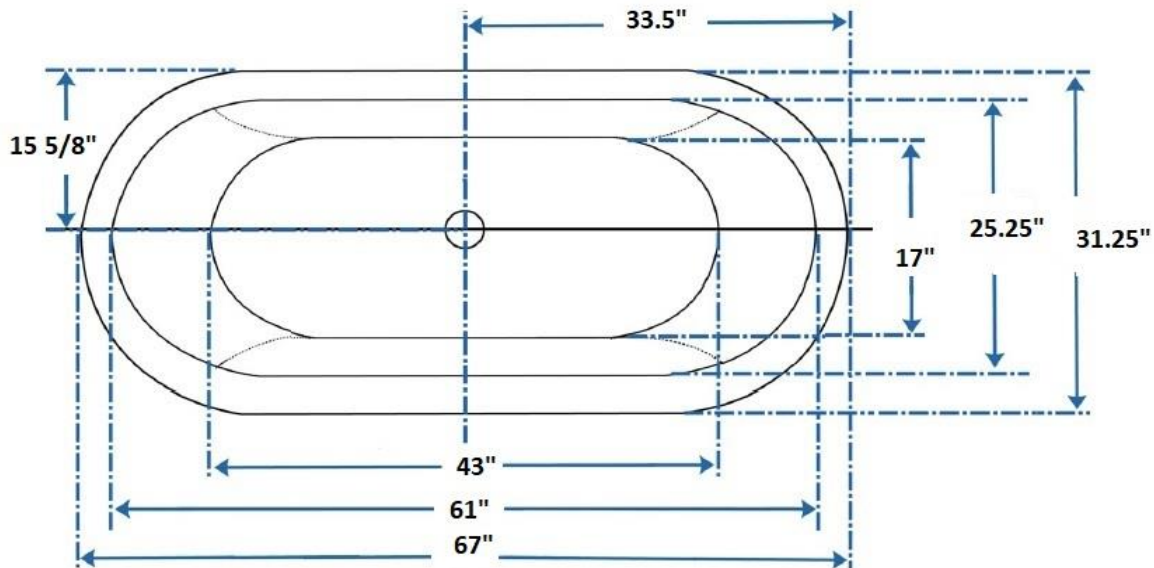

QUALITY
ICS
BATHS

Seamless Acrylic Tub.

Drain included with tub. Chrome , Brushed Nickel or Oil Rubbed Bronze.

This model will allow faucet mounting on tub.

60 Gal Fill

95 Lbs