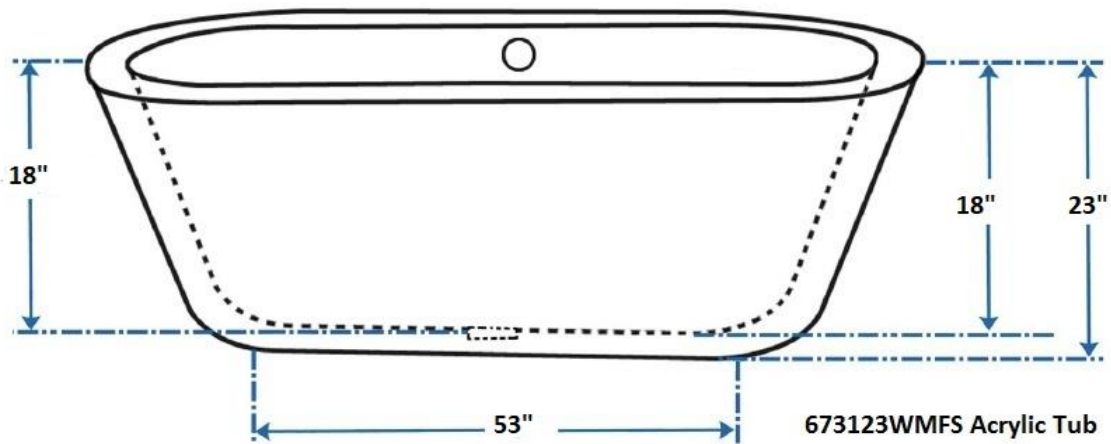

QUALITY
ICS
BATHS

Seamless Acrylic Tub.

Drain included with tub. Chrome , Brushed Nickel or Oil Rubbed Bronze.

This model will allow faucet mounting on tub.

60 Gal Fill

95 Lbs