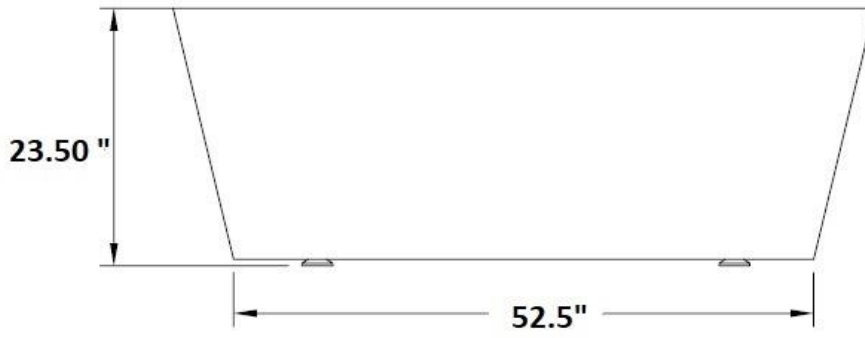

QUALITY
ICS
BATHS

Welded Seamless Acrylic Tub.

Drains included , Chrome , Brushed Nickel or Oil Rubbed Bronze.

Thin Rim tub requires wall or floor mounted faucet.

65 Gal Fill

85 Lbs

TR673123WMFS