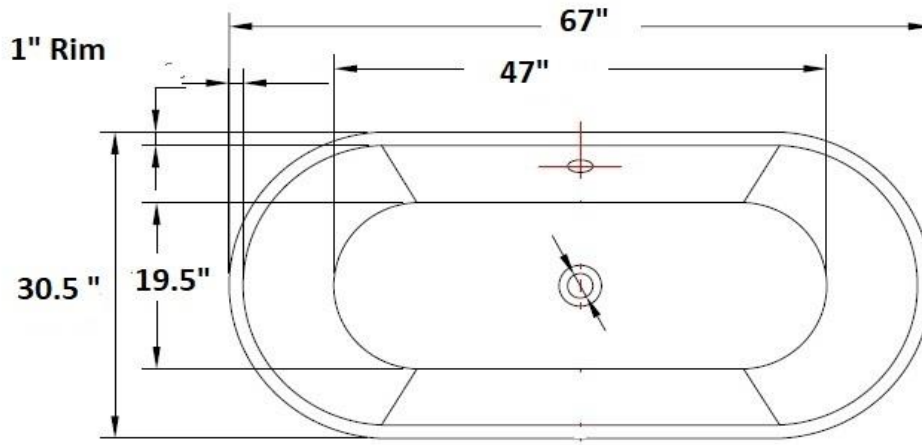

QUALITY
ICS
BATHS

Welded Seamless Acrylic Tub.

Drains included , Chrome , Brushed Nickel or Oil Rubbed Bronze.

Thin Rim tub requires wall or floor mounted faucet.

65 Gal Fill

85 Lbs

TR673123WMFS