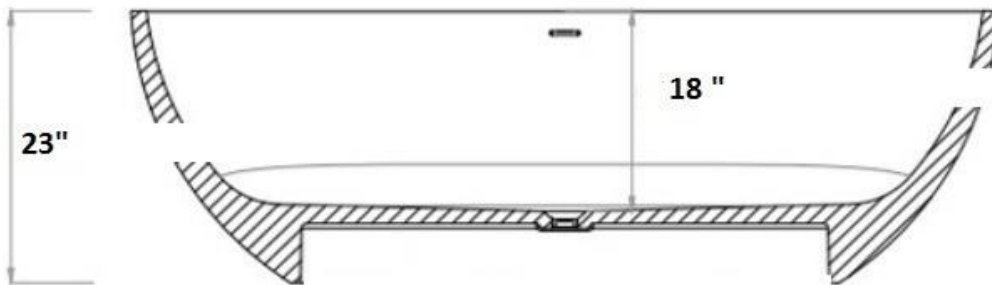

653523WMFS

www.ICQualityabths.com

Modern Seamless Acrylic tub

Largest Oval design, Center Drain

653523WMFS Acrylic Tub 125 lbs 70 Gal Fill

www.ICQualitybaths.com