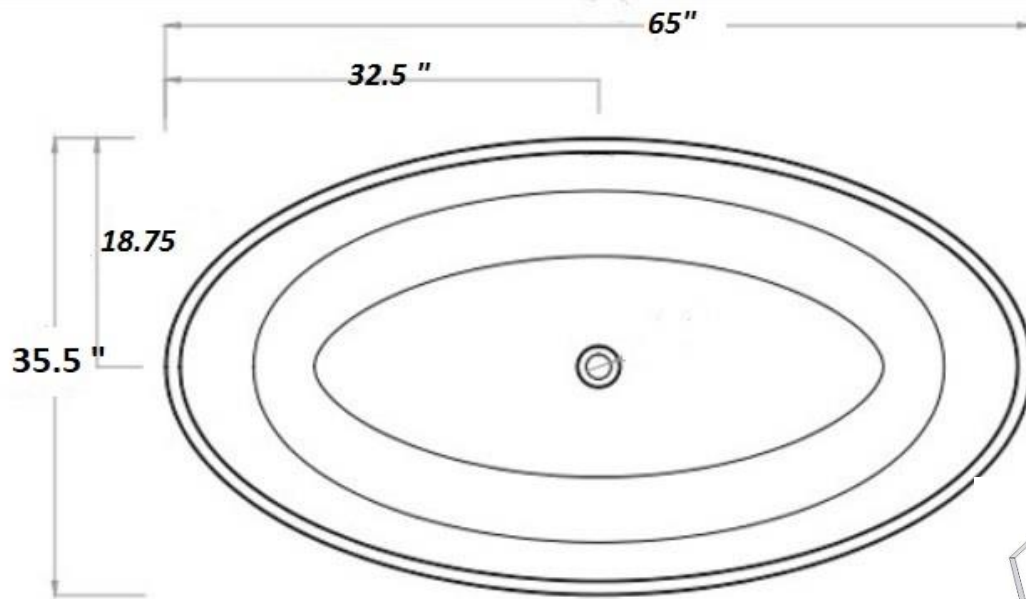

653523WMFS

www.ICQualityabths.com

Modern Seamless Acrylic tub

Largest Oval design, Center Drain

653523WMFS Acrylic Tub 125 lbs 70 Gal Fill

www.ICQualitybaths.com