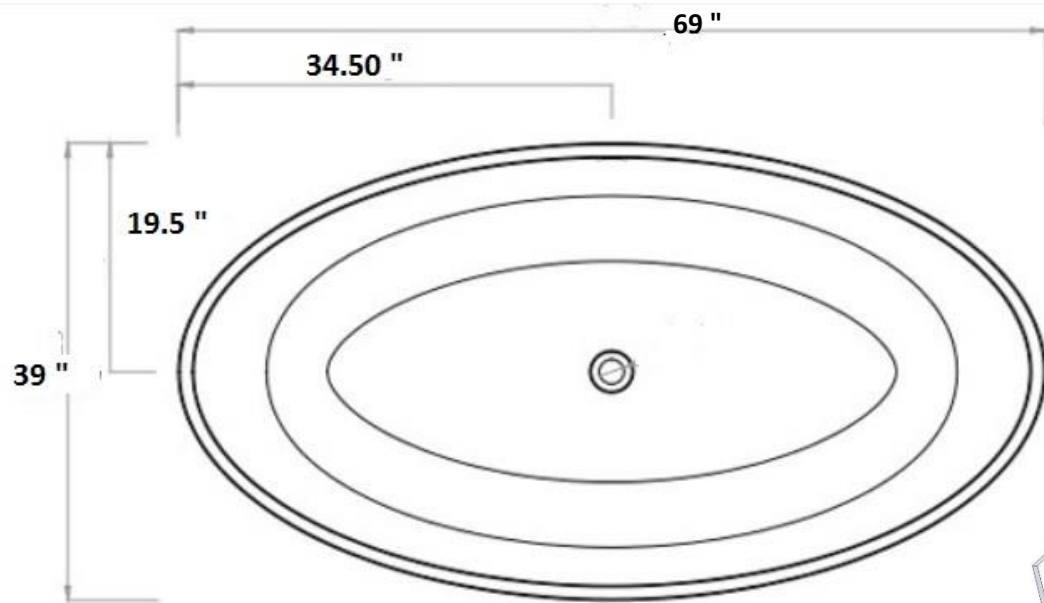

QUALITY  
ICS  
BATHS

693923WMFS

[www.ICSqualitybaths.com](http://www.ICSqualitybaths.com)

Modern Seamless Acrylic tub

Largest Oval design, Center Drain

693923WMFS Acrylic Tub 145 lbs, 80 Gal Fill

[www.ICSqualitybaths.com](http://www.ICSqualitybaths.com)