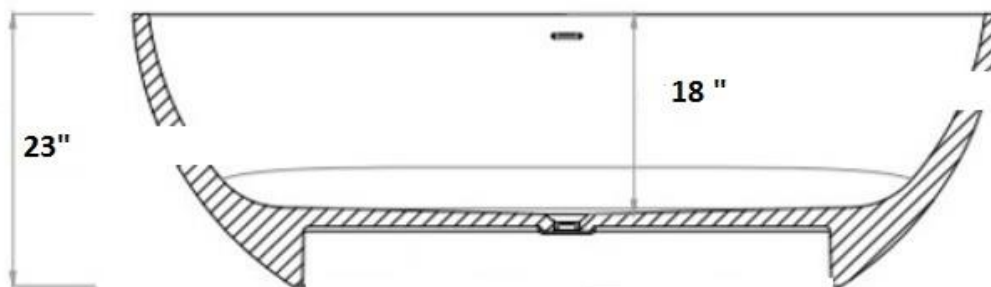

QUALITY  
ICS  
BATHS

693923WMFS

[www.ICSqualitybaths.com](http://www.ICSqualitybaths.com)

Modern Seamless Acrylic tub

Largest Oval design, Center Drain

693923WMFS Acrylic Tub 145 lbs, 80 Gal Fill

[www.ICSqualitybaths.com](http://www.ICSqualitybaths.com)