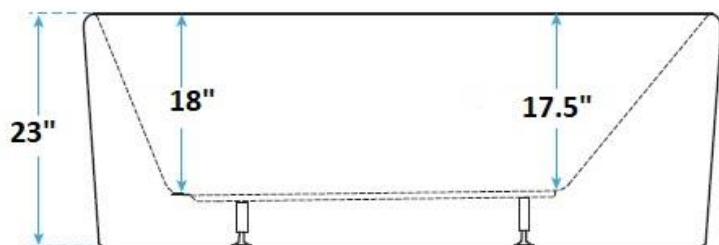

Modern Oval tubs with thin rim and end drain is perfect for standard size tub replacement or use where end drain is preferred. Use wall mounted or floor mounted faucet. Drain included Chrome, Brushed Nickel, or O.R.B.

55 Gal Fill

75 Lbs.

I C S Easy Install Drain

Built in Overflow

592823WEDMFS
Acrylic Tub