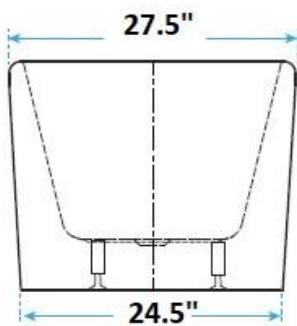

Modern Oval tubs with thin rim and end drain is perfect for standard size tub replacement or use where end drain is preferred. Use wall mounted or floor mounted faucet. Drain included Chrome, Brushed Nickel, or O.R.B.

55 Gal Fill

75 Lbs.

I C S Easy Install Drain

Built in Overflow

592823WEDMFS
Acrylic Tub