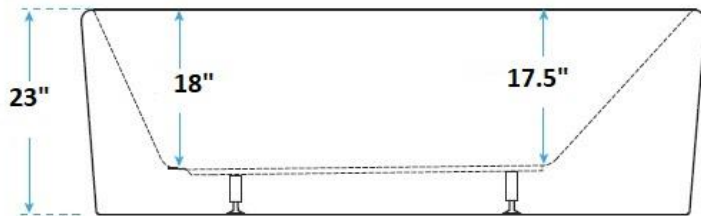

QUALITY
ICS
BATHS

Modern Seamless Acrylic tub

Thin Rim Top, End Drain

Intergrated Overflow

Built-in Overflow

672823WEDMFS
Acrylic Tub