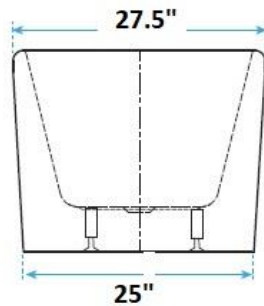

QUALITY
ICS
BATHS

Modern Seamless Acrylic tub

Thin Rim Top, End Drain

Intergrated Overflow

Built-in Overflow

672823WEDMFS
Acrylic Tub