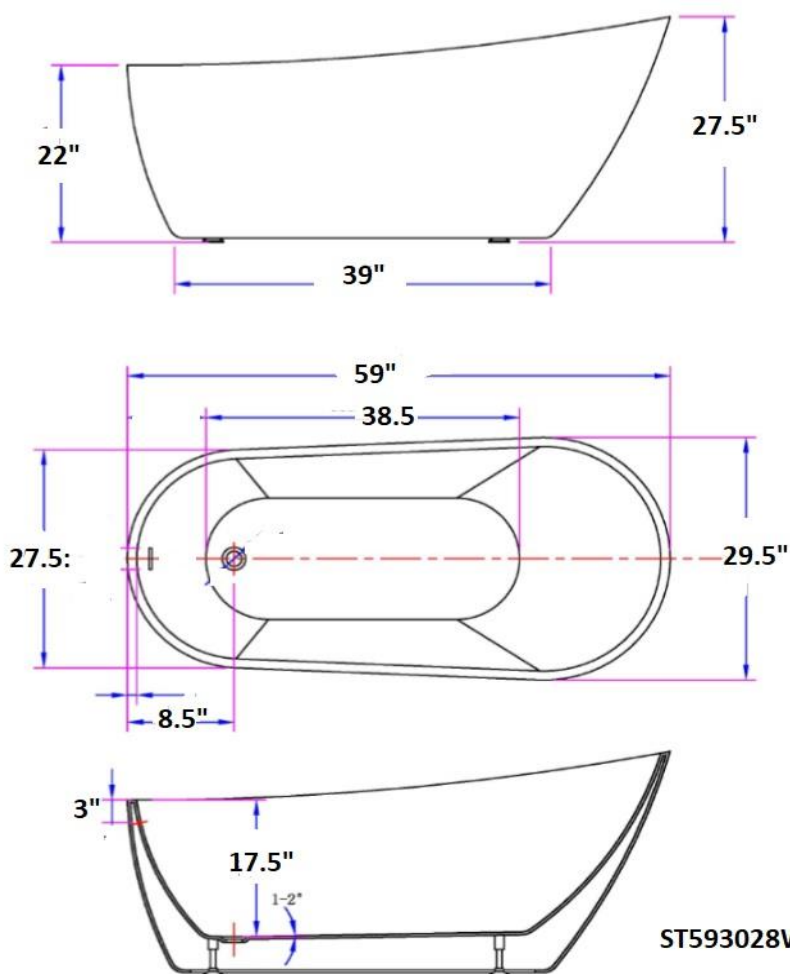

Modern Oval tubs with thin rim and end drain is perfect for standard size tub replacement or use where end drain is preferred. Use wall mounted or floor mounted faucet. Drain included Chrome, Brushed Nickel, or O.R.B.

ST593028WEDMFS

ST593028WEDMFS

I C S Easy Install Drain