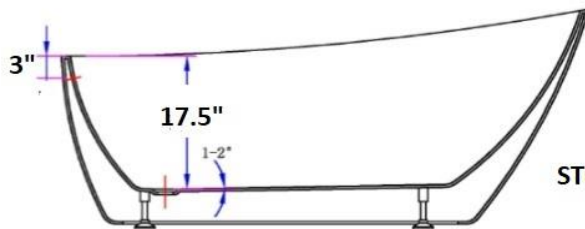

ST673128WEDMFS