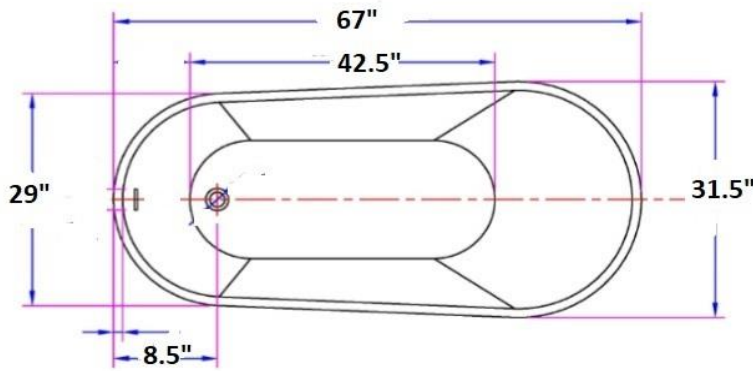

ST673128WEDMFS