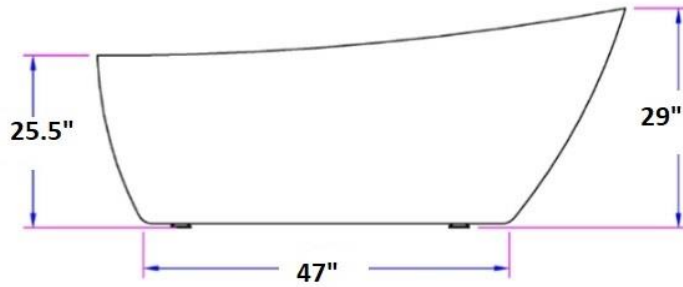

ST673128WEDMFS