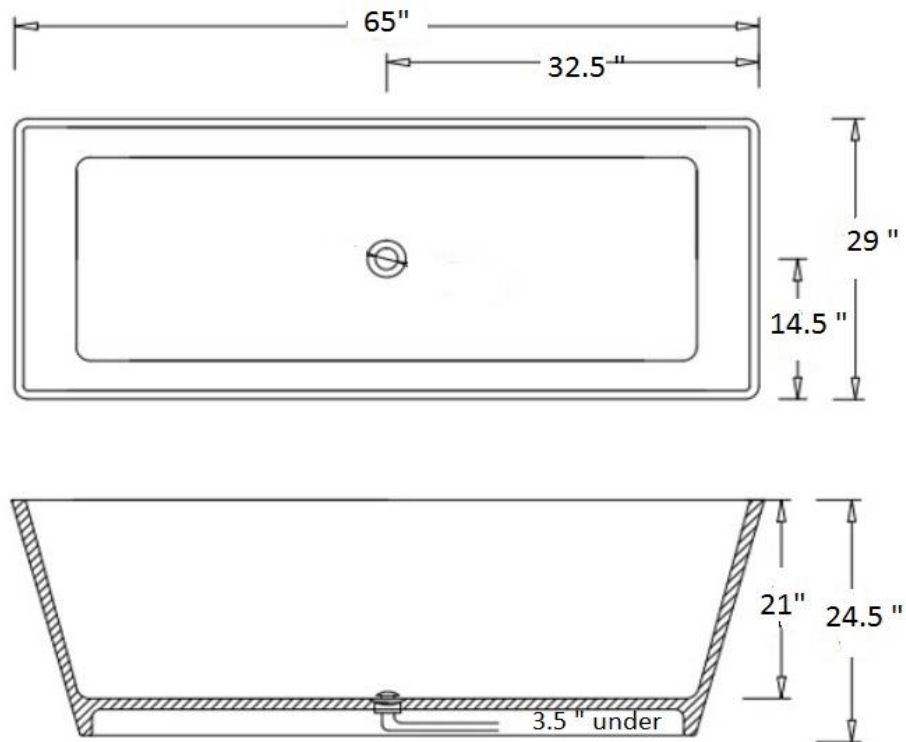

QUALITY  
ICS  
BATHS

80 Gal

RR652924

65" x 29" x 24"

Deep Rectangle Zen Style tub

420 lbs