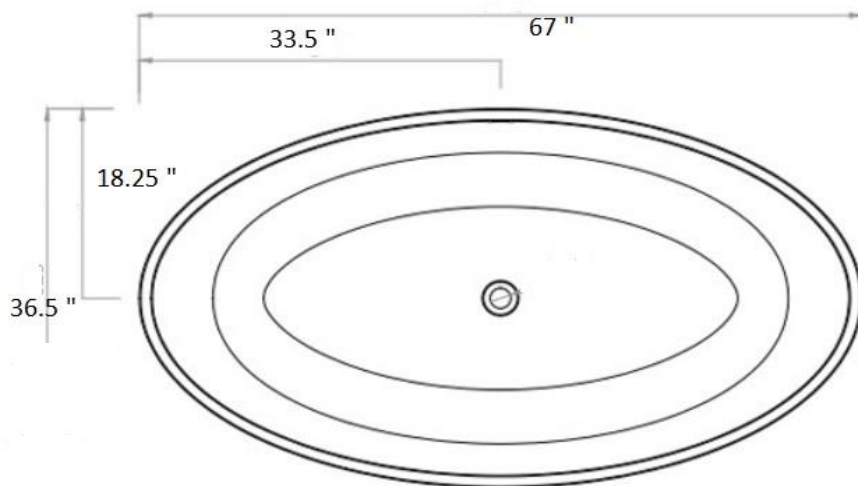

QUALITY
ICS
BATHS

80 Gal

OR673722 **Deep Oval Resin Tub**

400lbs