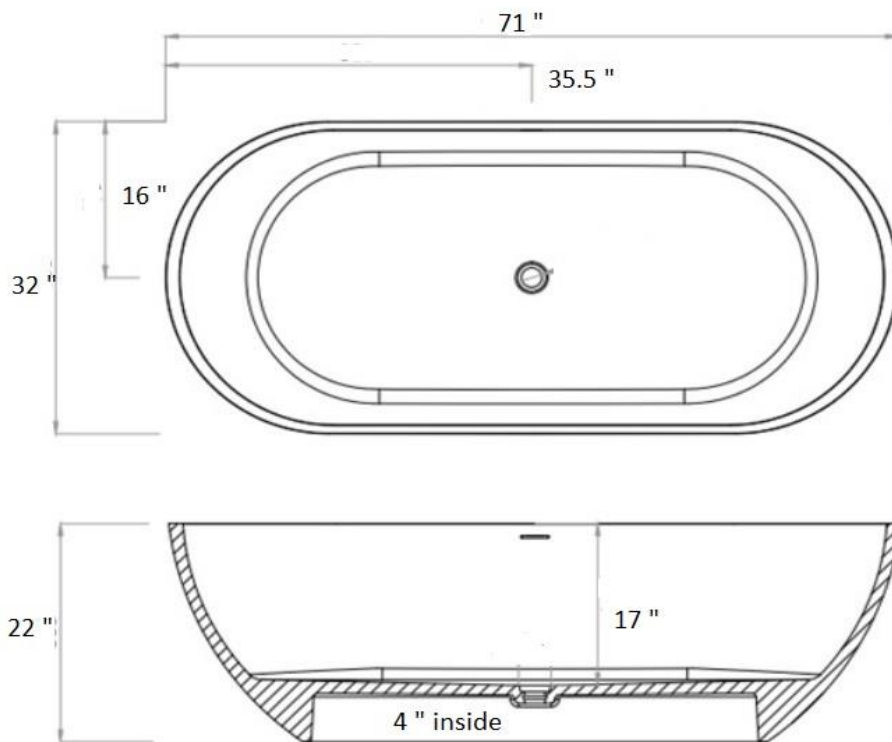

QUALITY
ICS
BATHS

90 Gal

OR713222

71 " x 32 " x 22 " Deep Oval Resin Tub

400 lbs