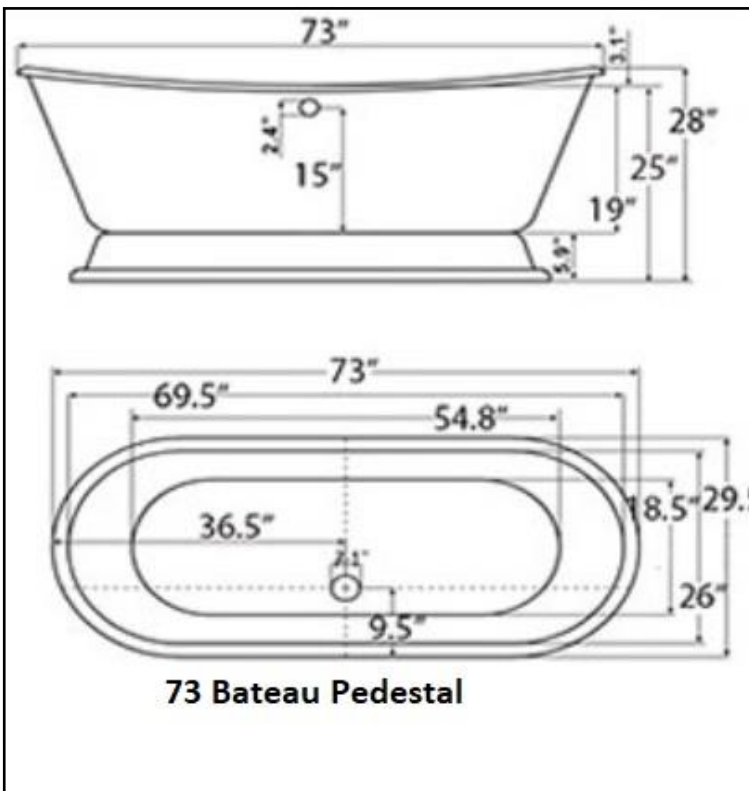

QUALITY
ICS
BATHS

Acrylic / Solid Surface / Acrylic Construction

Specs same for Claw Feet or Pedestal

Model	Width & Height
59 " Bateau	28.7" x 28 " high
67" Bateau	28.7" x 27.5 " high
73 " Bateau	29.5" x 28" high