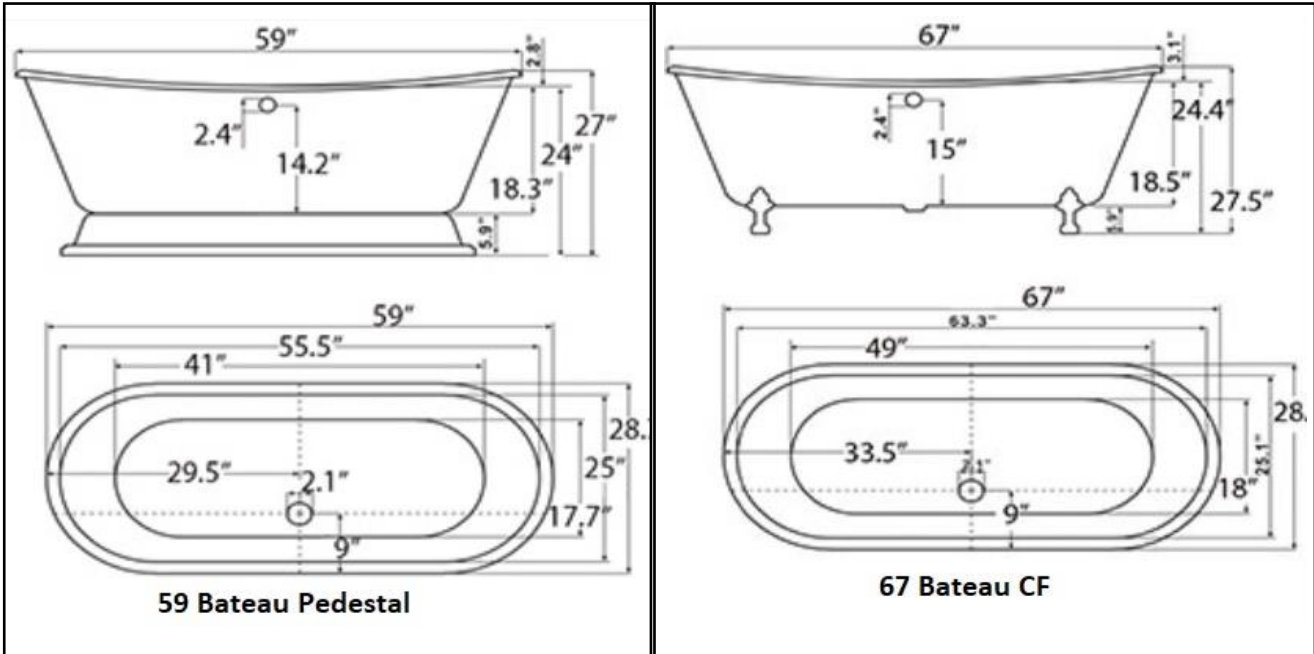

QUALITY
ICS
BATHS

Acrylic / Solid Surface / Acrylic Construction

Specs same for Claw Feet or Pedestal

Model	Width & Height
59 " Bateau	28.7" x 28 " high
67" Bateau	28.7" x 27.5 " high
73 " Bateau	29.5" x 28" high