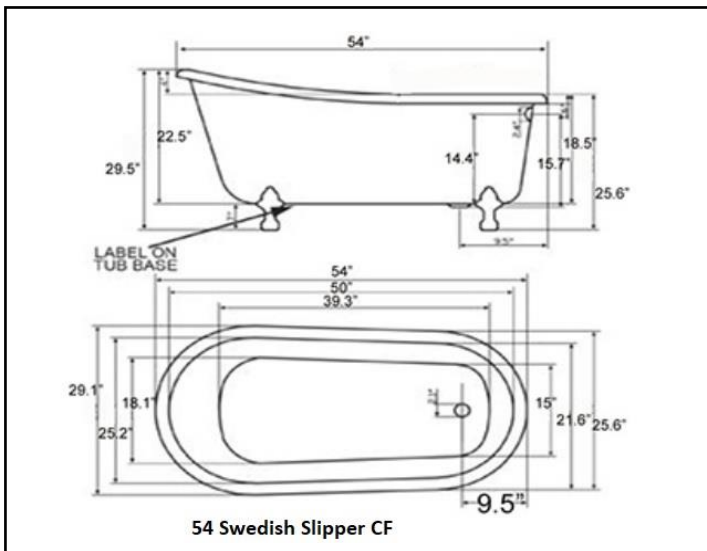

Acrylic / Solid Surface / Acrylic Construction

Swedish Slipper end Drain Tubs

54" Swedish Slipper Claw Foot or Pedestal

54 " x 29 " x 29.5 " High

138 Lbs tub only

47 Gal. Fill to Overflow

58" Swedish Slipper Claw Foot or Pedestal

58" x 30" x 29 " high

147 lbs Tub Only

54 Gal Fill to Overflow

T Type

Victorian

www.ICSqualitybaths.com