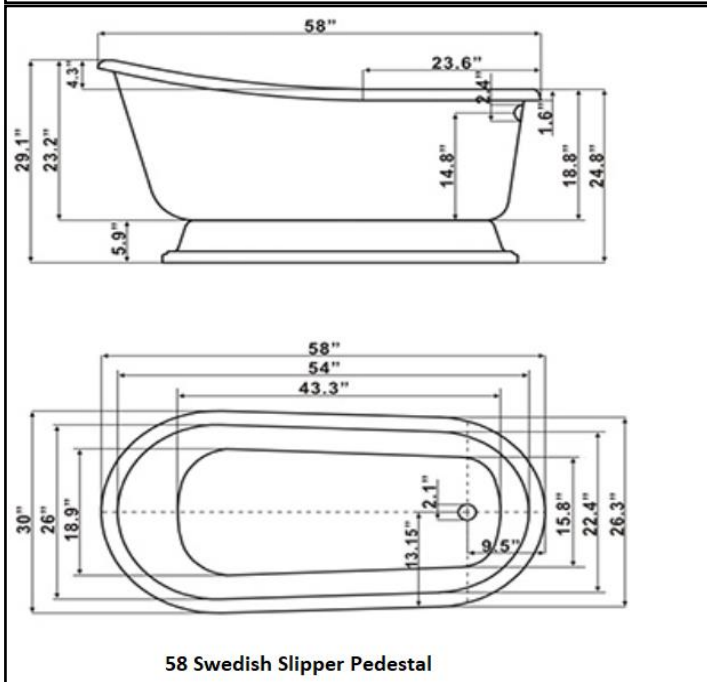

Acrylic / Solid Surface / Acrylic Construction

Swedish Slipper end Drain Tubs

54" Swedish Slipper Claw Foot or Pedestal

54 " x 29 " x 29.5 " High

138 Lbs tub only

47 Gal. Fill to Overflow

58" Swedish Slipper Claw Foot or Pedestal

58" x 30" x 29 " high

147 lbs Tub Only

54 Gal Fill to Overflow

T Type

Victorian

www.ICSqualitybaths.com