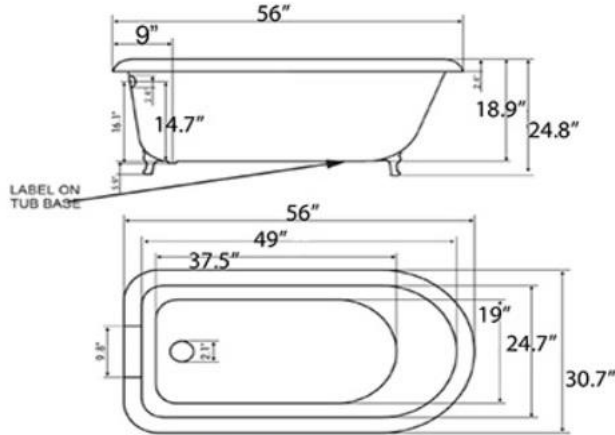

QUALITY  
ICS  
BATHS

Acrylic / Solid Surface / Acrylic Classic Flat Top , Ed Drain Tubs

53" 56" 59" 62 " Lengths

53 Flat Top CF

53 Flat Top Pedestal

56 Flat Top CF

56 Flat Top Pedestal

59 Flat Top CF