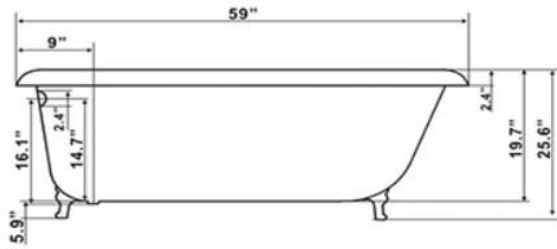

QUALITY  
ICS  
BATHS

Acrylic / Solid Surface / Acrylic Classic Flat Top , Ed Drain Tubs

53" 56" 59" 62 " Lengths

53 Flat Top CF

53 Flat Top Pedestal

56 Flat Top CF

56 Flat Top Pedestal

59 Flat Top CF