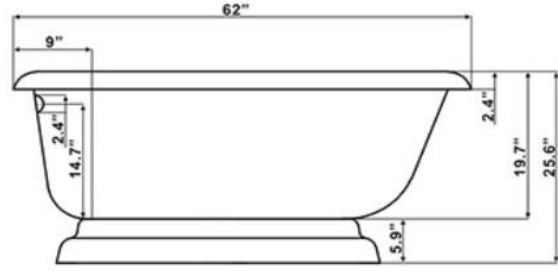

62 Flat Top Pedestal