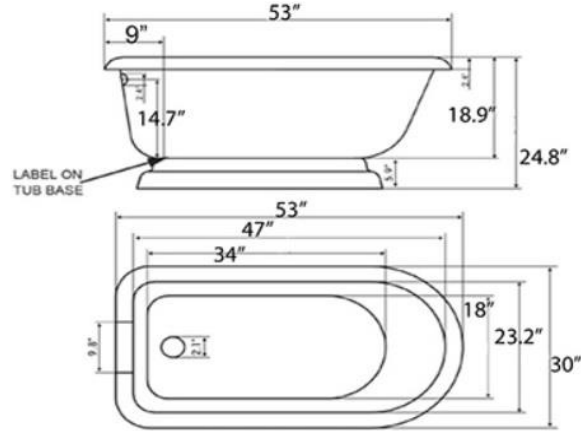

QUALITY  
ICS  
BATHS

Acrylic / Solid Surface / Acrylic Classic Flat Top , Ed Drain Tubs

53" 56" 59" 62 " Lengths

53 Flat Top CF

53 Flat Top Pedestal

56 Flat Top CF

56 Flat Top Pedestal

59 Flat Top CF