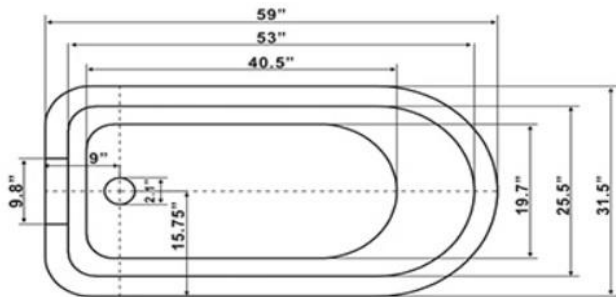

QUALITY
ICS
BATHS

Acrylic / Solid Surface / Acrylic Classic Flat Top , Ed Drain Tubs

53" 56" 59" 62 " Lengths

59 Flat Top Pedestal