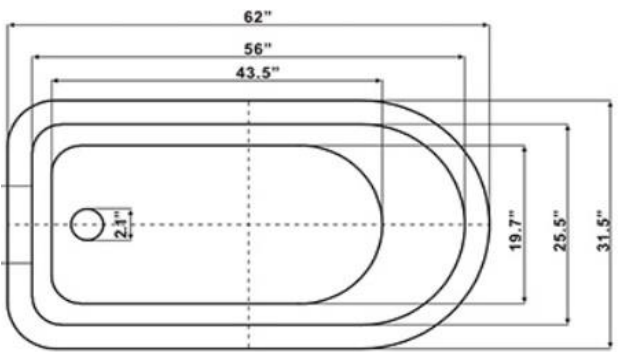

QUALITY  
ICS  
BATHS

Acrylic / Solid Surface / Acrylic Classic Flat Top , Ed Drain Tubs

53" 56" 59" 62 " Lengths

53 Flat Top CF

53 Flat Top Pedestal

56 Flat Top CF

56 Flat Top Pedestal

59 Flat Top CF

59 Flat Top Pedestal

62 Flat Top CF

62 Flat Top Pedestal

62 Flat Top CF

62 Flat Top Pedestal

[www.ICQualitybaths.com](http://www.ICQualitybaths.com)