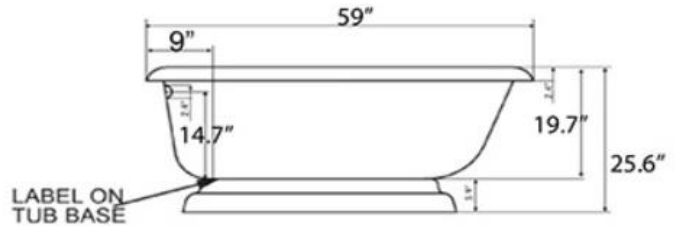

QUALITY  
ICS  
BATHS

Acrylic / Solid Surface / Acrylic Classic Flat Top , Ed Drain Tubs

53" 56" 59" 62 " Lengths

53 Flat Top CF

53 Flat Top Pedestal

56 Flat Top CF

56 Flat Top Pedestal

59 Flat Top CF