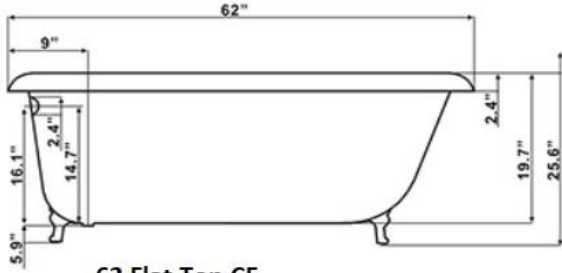

62 Flat Top CF