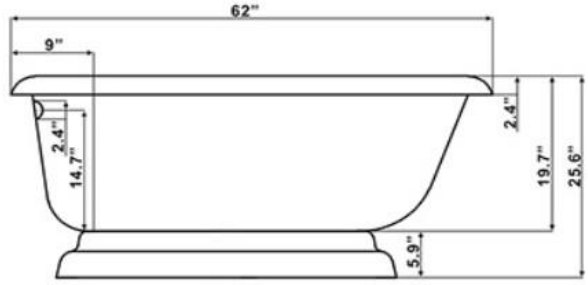

QUALITY  
ICS  
BATHS

Acrylic / Solid Surface / Acrylic Classic Flat Top , Ed Drain Tubs

53" 56" 59" 62 " Lengths

53 Flat Top CF

53 Flat Top Pedestal

56 Flat Top CF

56 Flat Top Pedestal

59 Flat Top CF

59 Flat Top Pedestal

62 Flat Top CF

62 Flat Top Pedestal

62 Flat Top CF

62 Flat Top Pedestal

[www.ICQualitybaths.com](http://www.ICQualitybaths.com)