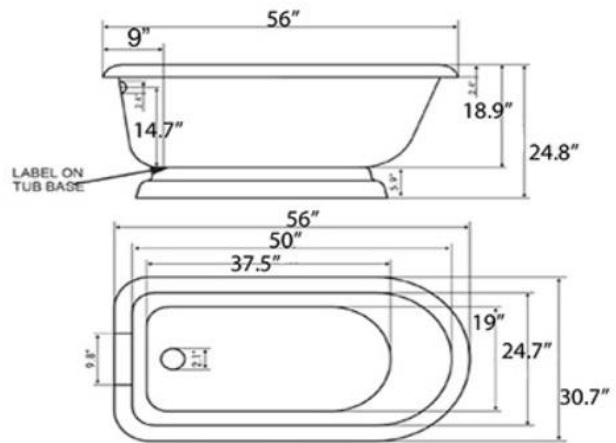

QUALITY  
ICS  
BATHS

Acrylic / Solid Surface / Acrylic Classic Flat Top , Ed Drain Tubs

53" 56" 59" 62 " Lengths

53 Flat Top CF

53 Flat Top Pedestal

56 Flat Top CF

56 Flat Top Pedestal

59 Flat Top CF