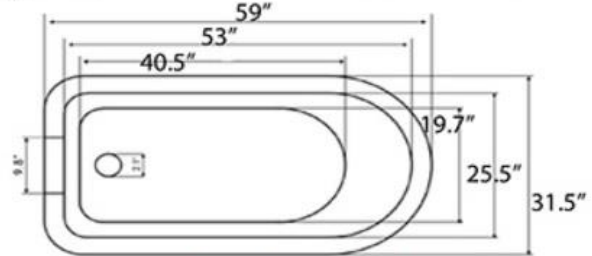

59 Flat Top Pedestal