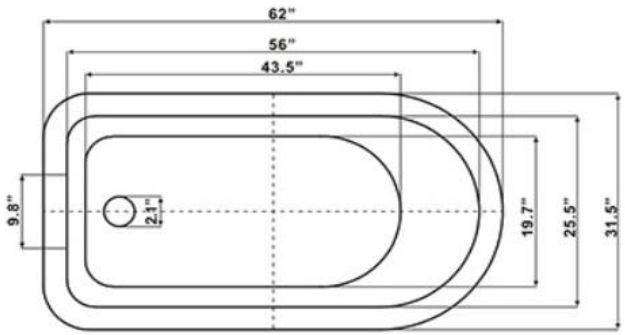

QUALITY  
ICS  
BATHS

Acrylic / Solid Surface / Acrylic Classic Flat Top , Ed Drain Tubs

53" 56" 59" 62 " Lengths

53 Flat Top CF

53 Flat Top Pedestal

56 Flat Top CF

56 Flat Top Pedestal

59 Flat Top CF

59 Flat Top Pedestal

62 Flat Top CF

62 Flat Top Pedestal

62 Flat Top CF

62 Flat Top Pedestal

[www.ICQualitybaths.com](http://www.ICQualitybaths.com)