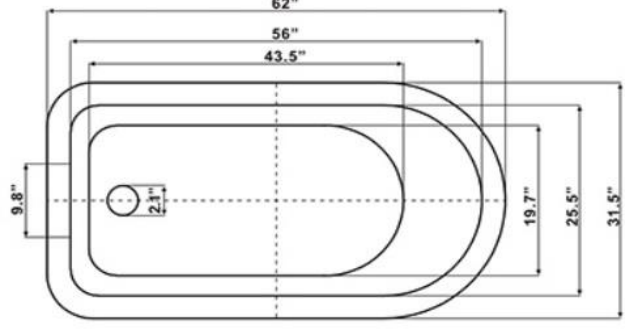

QUALITY  
ICS  
BATHS

Acrylic / Solid Surface / Acrylic Classic Flat Top , Ed Drain Tubs

53" 56" 59" 62 " Lengths

53 Flat Top CF

53 Flat Top Pedestal

56 Flat Top CF

56 Flat Top Pedestal

59 Flat Top CF

59 Flat Top Pedestal

62 Flat Top CF

62 Flat Top Pedestal

62 Flat Top CF

62 Flat Top Pedestal

[www.ICQualitybaths.com](http://www.ICQualitybaths.com)