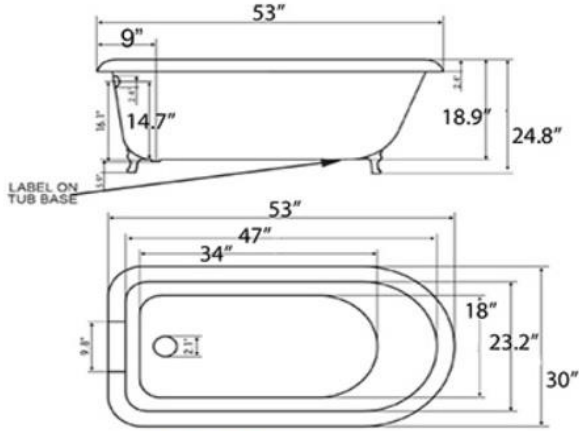

QUALITY  
ICS  
BATHS

Acrylic / Solid Surface / Acrylic Classic Flat Top , Ed Drain Tubs

53" 56" 59" 62 " Lengths

53 Flat Top CF

53 Flat Top Pedestal

56 Flat Top CF

56 Flat Top Pedestal

59 Flat Top CF