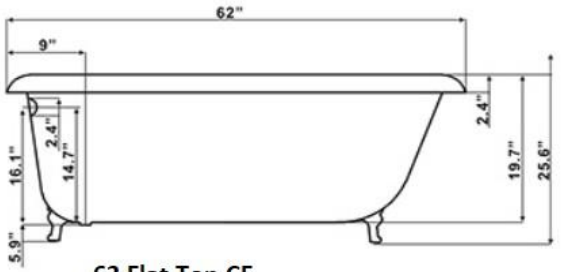

62 Flat Top CF