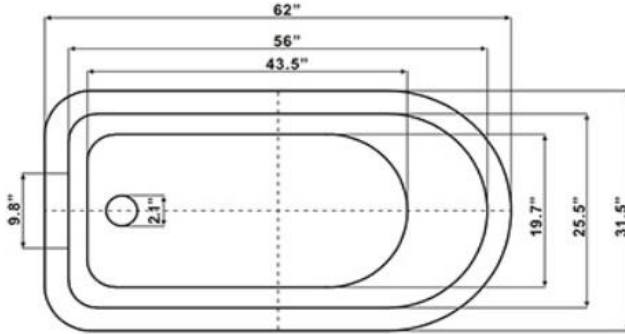

QUALITY  
ICS  
BATHS

Acrylic / Solid Surface / Acrylic Classic Flat Top , Ed Drain Tubs

53" 56" 59" 62 " Lengths

53 Flat Top CF

53 Flat Top Pedestal

56 Flat Top CF

56 Flat Top Pedestal

59 Flat Top CF

59 Flat Top Pedestal

62 Flat Top CF

62 Flat Top Pedestal

62 Flat Top CF

62 Flat Top Pedestal

[www.ICQualitybaths.com](http://www.ICQualitybaths.com)