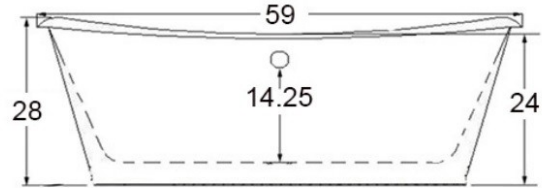

Specifications for the skirted classic tubs.

www.ICSqualitybaths.com

Tub weight empty 158 lbs
Gallons to overflow 57
MA code Accepted

Tub weight empty 179 lbs
Gallons to overflow 72
MA code Accepted

Tub weight empty 198 lbs
Gallons to overflow 72
MA Code Accepted