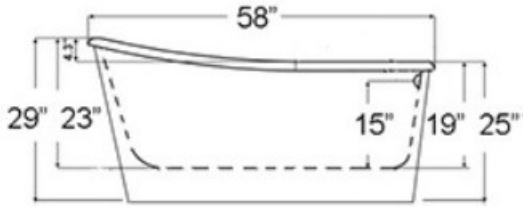

Specifications for the skirted classic tubs.

www.ICSqualitybaths.com

Tub weight empty 158 lbs
Gallons to overflow 57
MA code Accepted

Tub weight empty 179 lbs
Gallons to overflow 72
MA code Accepted

Tub weight empty 198 lbs
Gallons to overflow 72
MA Code Accepted