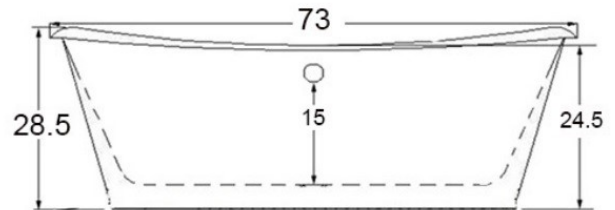

Specifications for the skirted classic tubs.

www.ICSqualitybaths.com

Tub weight empty 158 lbs
Gallons to overflow 57
MA code Accepted

Tub weight empty 179 lbs
Gallons to overflow 72
MA code Accepted

Tub weight empty 198 lbs
Gallons to overflow 72
MA Code Accepted