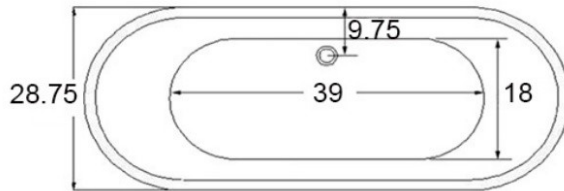

Specifications for the skirted classic tubs.

www.ICSqualitybaths.com

Tub weight empty 158 lbs
Gallons to overflow 57
MA code Accepted

Tub weight empty 179 lbs
Gallons to overflow 72
MA code Accepted

Tub weight empty 198 lbs
Gallons to overflow 72
MA Code Accepted