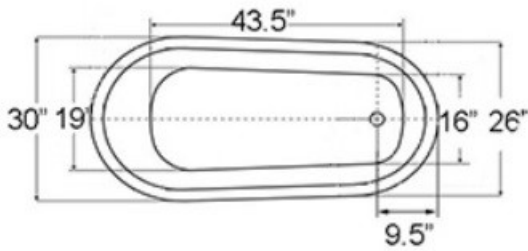

Specifications for the skirted classic tubs.

www.ICSqualitybaths.com

Tub weight empty 158 lbs
Gallons to overflow 57
MA code Accepted

Tub weight empty 179 lbs
Gallons to overflow 72
MA code Accepted

Tub weight empty 198 lbs
Gallons to overflow 72
MA Code Accepted