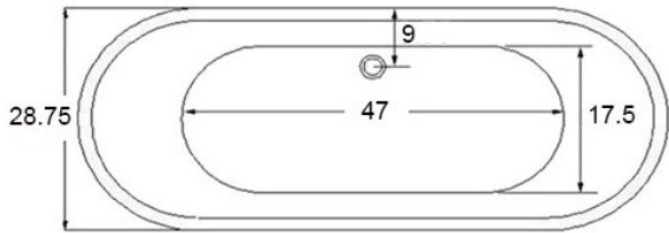

Specifications for the skirted classic tubs.

www.ICSqualitybaths.com

Tub weight empty 158 lbs
Gallons to overflow 57
MA code Accepted

Tub weight empty 179 lbs
Gallons to overflow 72
MA code Accepted

Tub weight empty 198 lbs
Gallons to overflow 72
MA Code Accepted