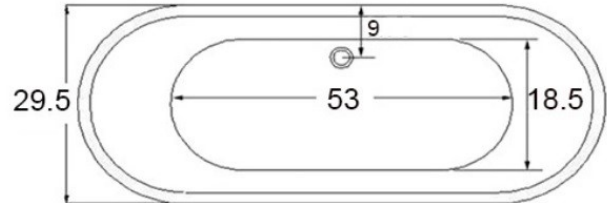

Specifications for the skirted classic tubs.

www.ICSqualitybaths.com

Tub weight empty 158 lbs
Gallons to overflow 57
MA code Accepted

Tub weight empty 179 lbs
Gallons to overflow 72
MA code Accepted

Tub weight empty 198 lbs
Gallons to overflow 72
MA Code Accepted