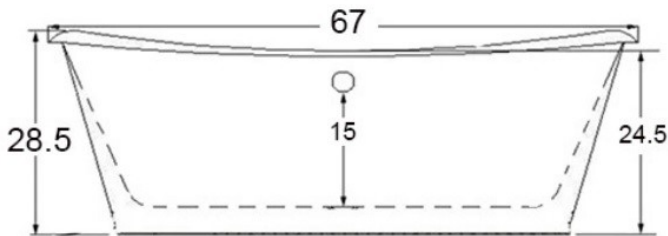

Specifications for the skirted classic tubs.

www.ICSqualitybaths.com

Tub weight empty 158 lbs
Gallons to overflow 57
MA code Accepted

Tub weight empty 179 lbs
Gallons to overflow 72
MA code Accepted

Tub weight empty 198 lbs
Gallons to overflow 72
MA Code Accepted