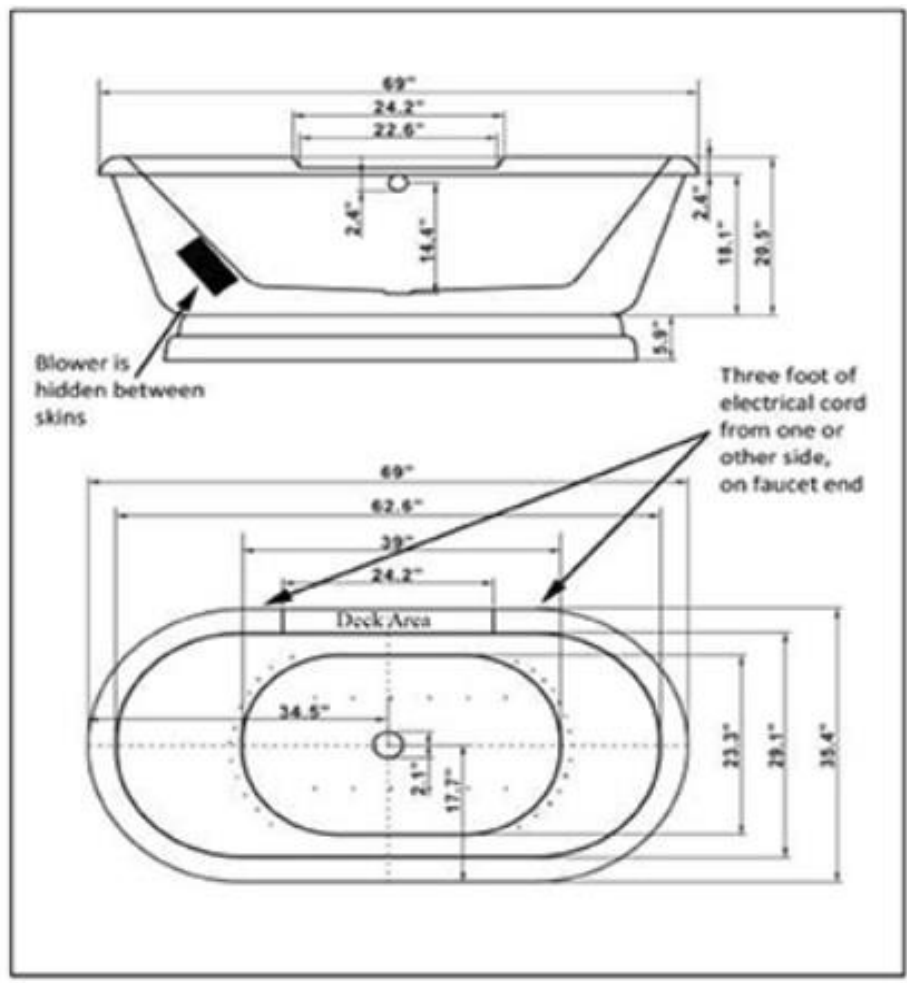

69" Double Ended Air Tub

Weights	
Empty	158
Full to Overflow	632 lbs
Gallons to Overflow	69

- General**
- Four speed heated self-purging blower
 - 110v - 15 amp GFCI
 - 10 - select chromotherapy light
 - 42 air injectors
 - Slip resistant floor