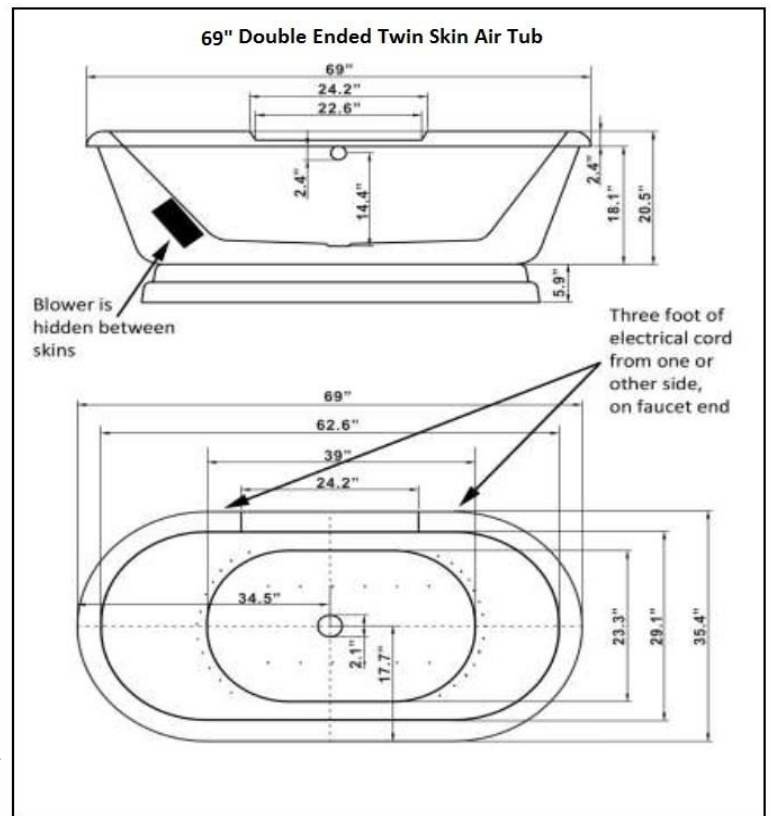

QUALITY
ICS
BATHS

69 " Water Jetted Tub

**Water Jets HYDROTHERAPY Double Ended
Integrated Pump & Blower**

Water Heater
Select-a-flow Water Jet Speed Control
6 adjustable side water jets, 2 foot jets and 2 lower lumbar back jets