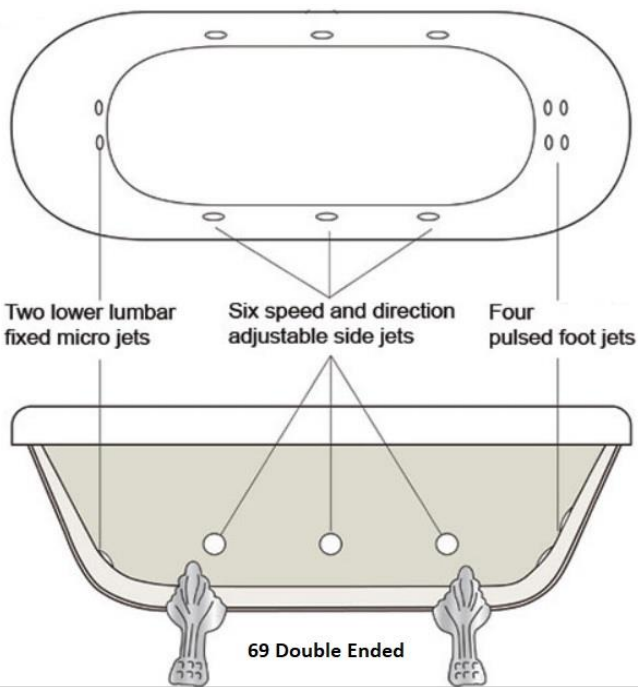

QUALITY
ICS
BATHS

69 " Water Jetted Tub

**Water Jets HYDROTHERAPY Double Ended
Integrated Pump & Blower**

Water Heater
Select-a-flow Water Jet Speed Control
6 adjustable side water jets, 2 foot jets and 2 lower lumbar back jets