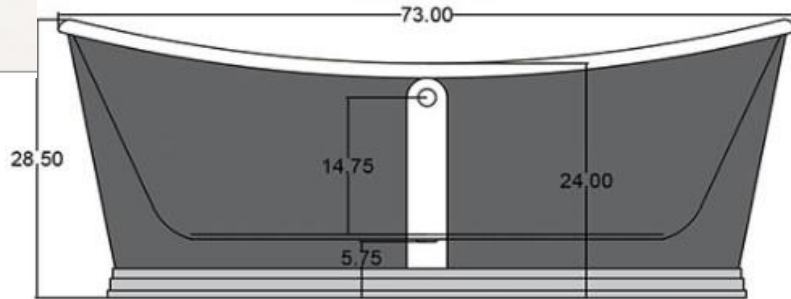

QUALITY
ICS
BATHS

Bateau skirted tubs with stainless, painted
steel, copper, and custom skirts;

73 " Bateau Skirted

Top View

Back View

Empty Weight - 600 Lbs
Gallons to Overflow - 80

All Dimension Are
Within a 2% Range