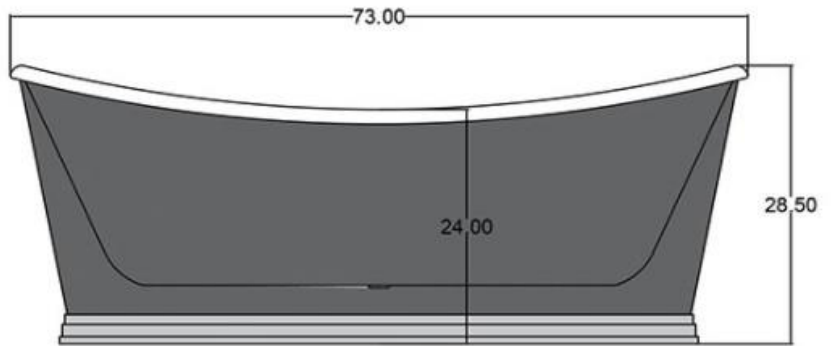

QUALITY
ICS
BATHS

Bateau skirted tubs with stainless, painted
steel, copper, and custom skirts;

73 " Bateau Skirted

Top View

Back View

Empty Weight - 600 Lbs
Gallons to Overflow - 80

All Dimension Are
Within a 2% Range