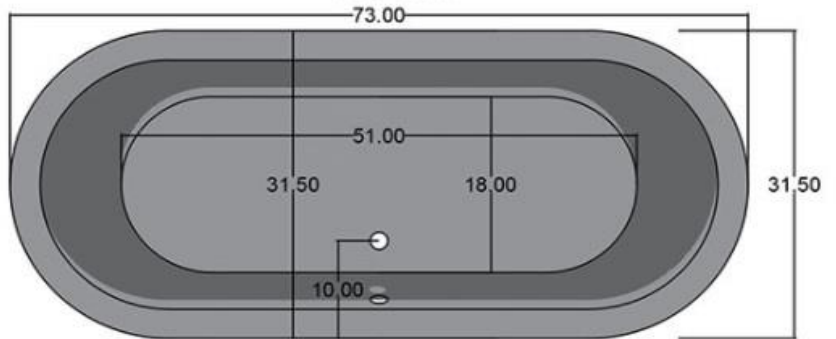

QUALITY
ICS
BATHS

Bateau skirted tubs with stainless, painted
steel, copper, and custom skirts;

73 " Bateau Skirted

Top View

Back View

Empty Weight - 600 Lbs
Gallons to Overflow - 80

All Dimension Are
Within a 2% Range