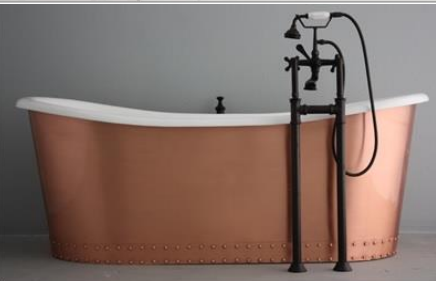

QUALITY
ICS
BATHS

Bateau skirted tubs with stainless, painted
steel, copper, and custom skirts;

73 " Bateau Skirted

Top View

Back View

Empty Weight - 600 Lbs
Gallons to Overflow - 80

All Dimension Are
Within a 2% Range