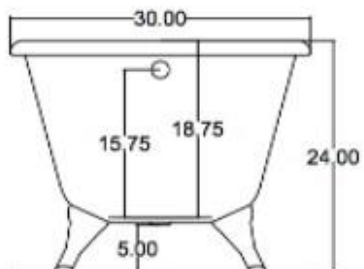

### 54 " Flat Top Claw Foot

Top View

Side View

Empty Weight - 356 Lbs  
Gallons to Overflow -55

All Dimension Are  
Within a 2% Range