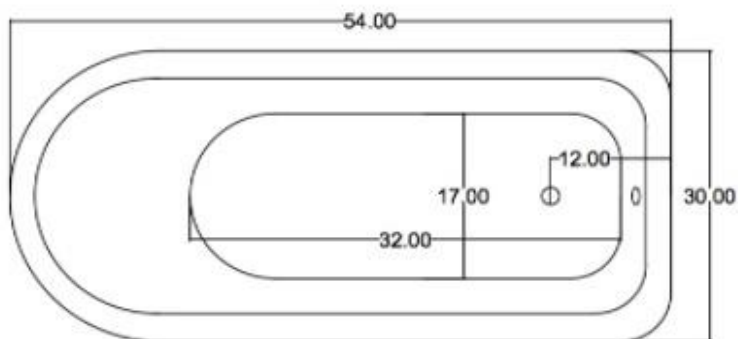

### 54 " Flat Top Claw Foot

Top View

Side View

Empty Weight - 356 Lbs  
Gallons to Overflow -55

All Dimension Are  
Within a 2% Range