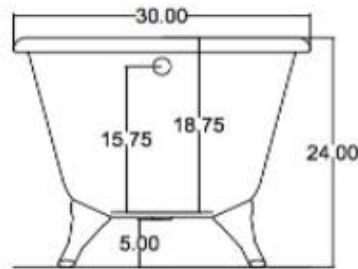

QUALITY
ICS
BATHS

60 " Flat Top Claw Foot

Top View

Side View

Empty Weight - 376 Lbs
Gallons to Overflow -65

All Dimension Are
Within a 2% Range