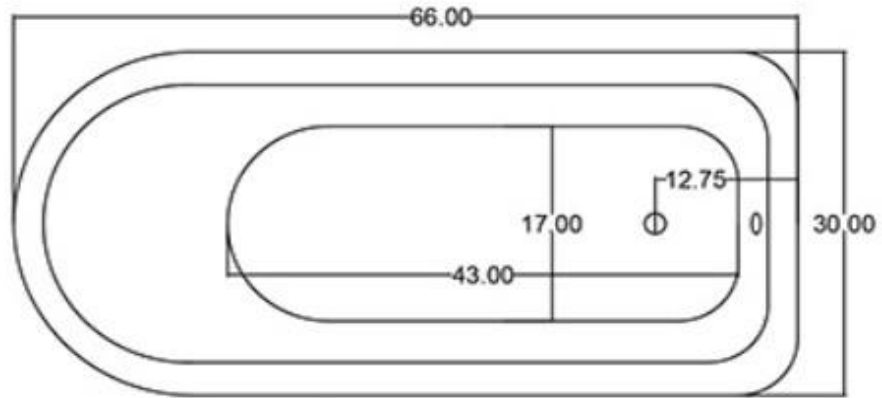

QUALITY
ICS
BATHS

66 " Flat Top Claw Foot

Top View

Side View

Empty Weight - 376 Lbs
Gallons to Overflow - 70

All Dimension Are
Within a 2% Range