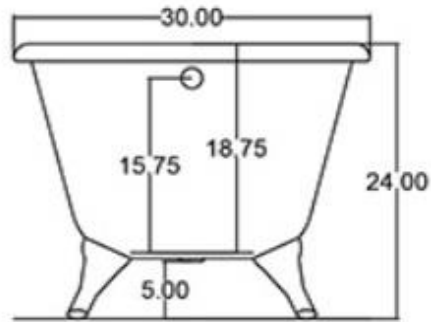

QUALITY
ICS
BATHS

66 " Flat Top Claw Foot

Top View

Side View

Empty Weight - 376 Lbs
Gallons to Overflow - 70

All Dimension Are
Within a 2% Range