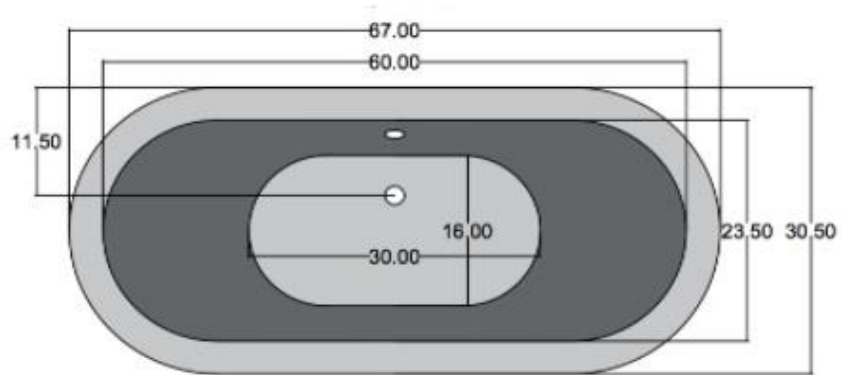

QUALITY
ICS
BATHS

68" class Double Slipper Claw Foot

Front View

Empty Weight: 372 lbs
Gallons to Overflow: 49

All Dimensions Are Accurate
Within A 2% Range