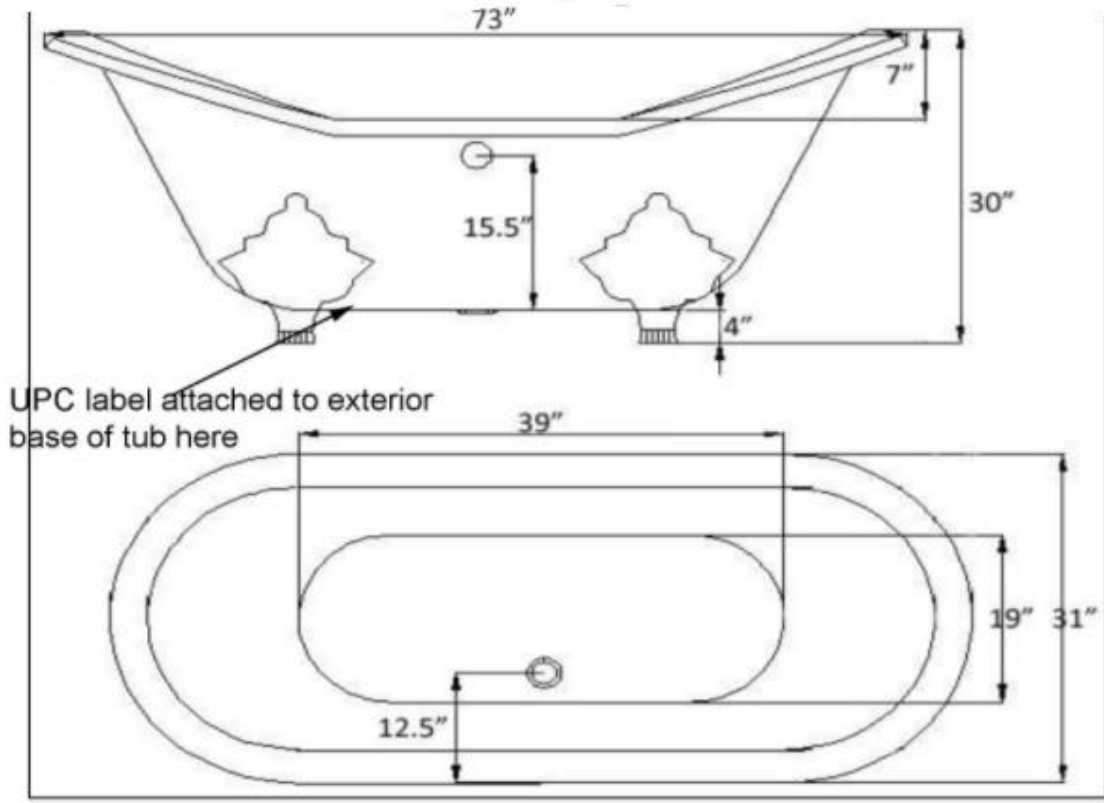

QUALITY  
**ICS**  
 BATHS

**73 " Double Slipper Calw Foot**

Weight Empty  
 Weight Crated  
 Gallons to Overflow  
 Weight Filled

**475 lbs**  
**587 lbs**  
**78**  
**1161 lbs**

**Requires either a wall mounted or free standing faucet/tub filler.**

Dimensions are approximate to the nearest 1/2"

[www.ICSqualitybaths.com](http://www.ICSqualitybaths.com)