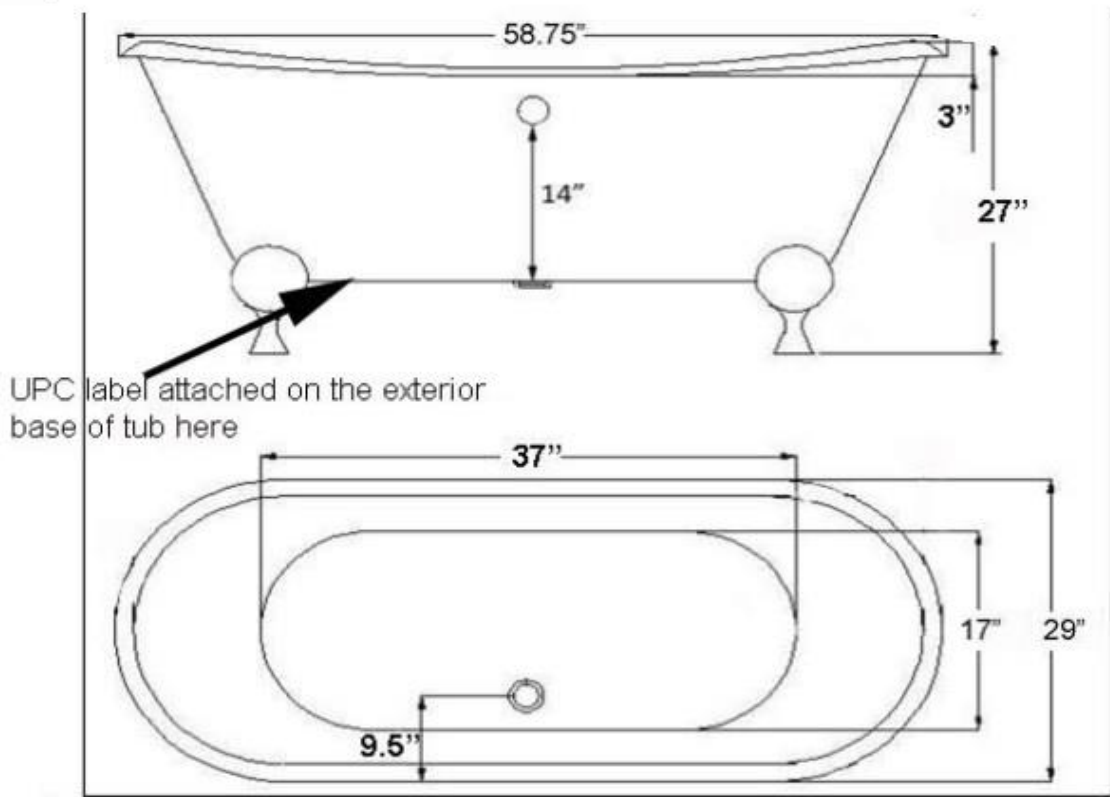

QUALITY
ICS
BATHS

58 " Bateau Claw Foot

Weight Empty	378 lbs
Weight Crated	441 lbs
Gallons to Overflow	51
Weight Filled	795 lbs

Requires either a wall mounted or free standing faucet/tub filler.

Dimensions are approximate to the nearest 1/2"