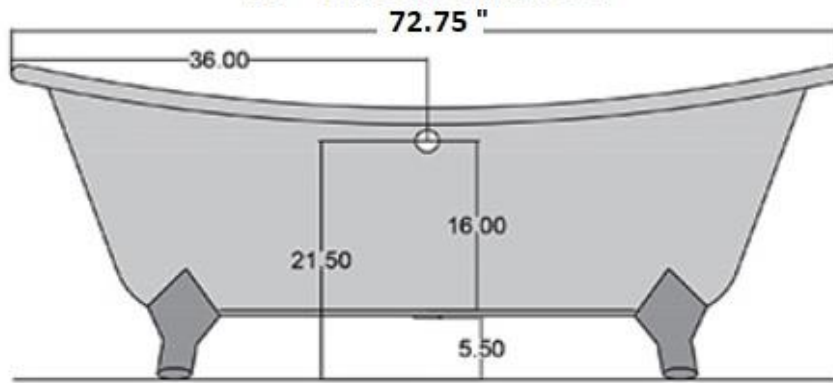

QUALITY
ICS
BATHS

73 " Bateau Claw Foot

Top View

Front View

Empty Weight: 440 lbs
Gallons to Overflow: 80

All Dimensions Are Accurate
Within A 2% Range