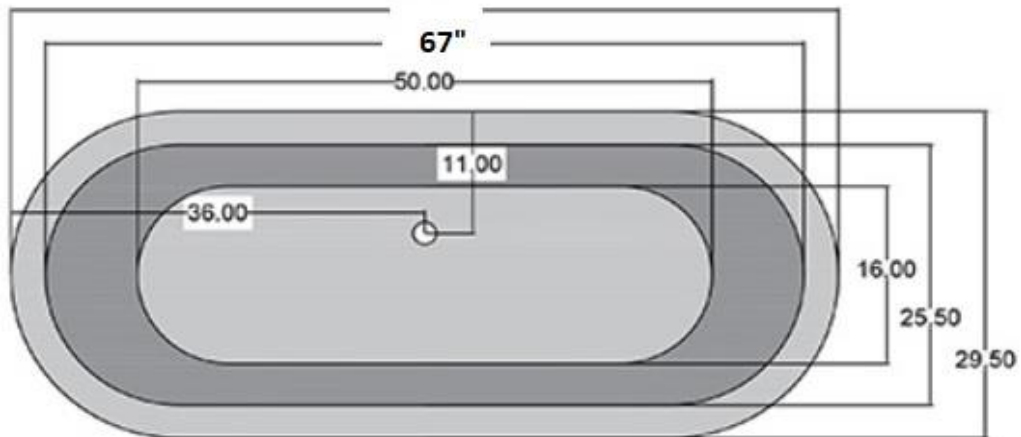

QUALITY
ICS
BATHS

73 " Bateau Claw Foot

Top View

Front View

Empty Weight: 440 lbs
Gallons to Overflow: 80

All Dimensions Are Accurate
Within A 2% Range