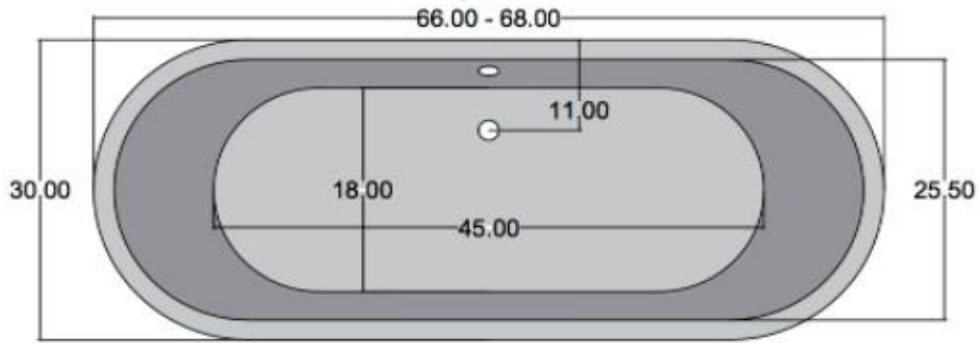

### 68" Bateau Claw Foot

### Front View

Empty Weight: 402 lbs  
Gallons to Overflow: 70

All Dimensions Are Accurate  
Within A 2% Range