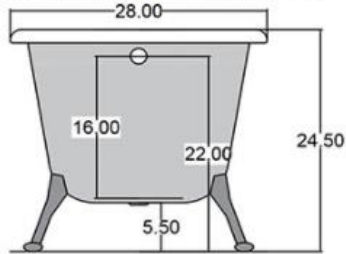

QUALITY
ICS
 BATHS

54" Swedish Cast Iron

54 " Swedish Slipper Claw Foot

Empty Weight - 316 Lbs
 Gallons to Overflow - 45

All Dimension Are
 Within a 2% Range

Cut bolt to suit
 tub thickness