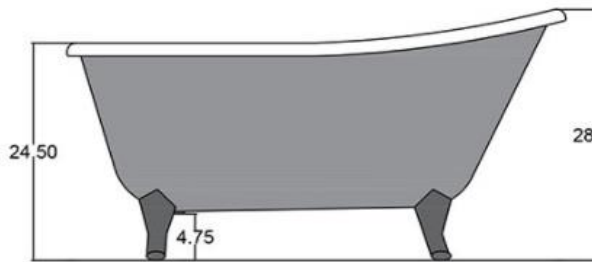

QUALITY
ICS
 BATHS

54" Swedish Cast Iron

54 " Swedish Slipper Claw Foot

Empty Weight - 316 Lbs
 Gallons to Overflow - 45

All Dimension Are
 Within a 2% Range

Cut bolt to suit
 tub thickness