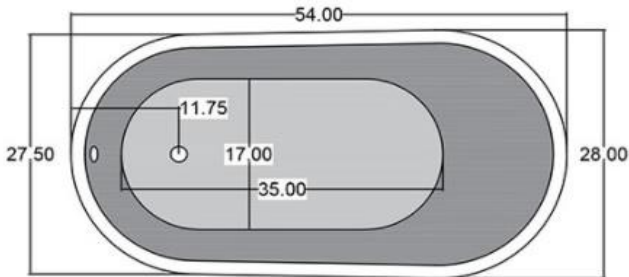

QUALITY
ICS
 BATHS

54" Swedish Cast Iron

54 " Swedish Slipper Claw Foot

Empty Weight - 316 Lbs
 Gallons to Overflow - 45

All Dimension Are
 Within a 2% Range

Cut bolt to suit
 tub thickness