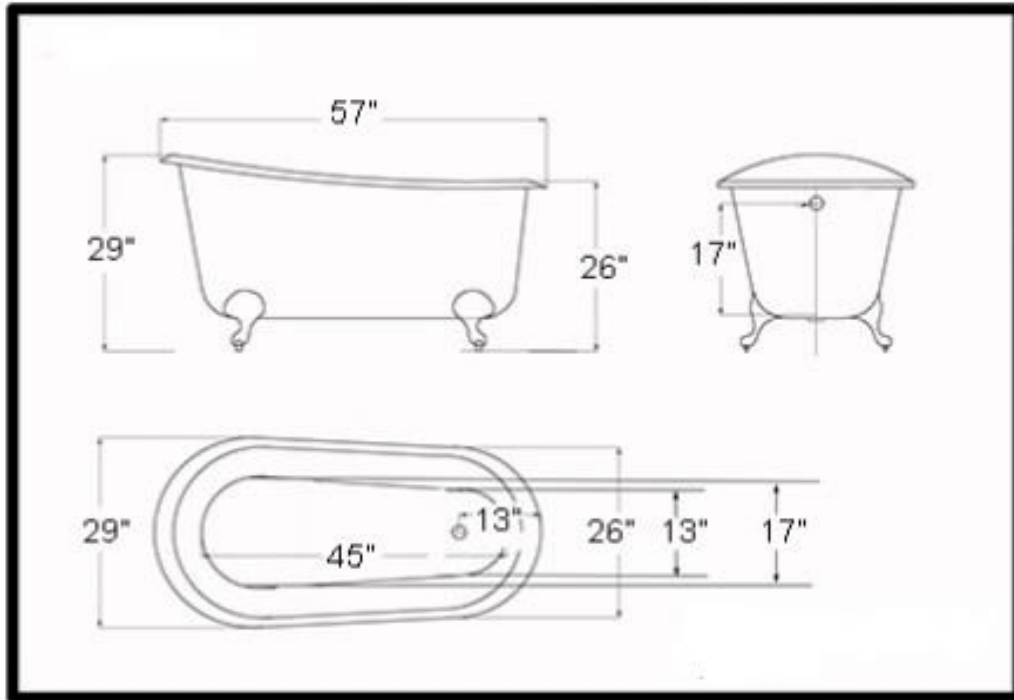

QUALITY
ICS
 BATHS

**57 swedish slipper tub
 cast iron , porcelain.**

Weight Empty
 Weight Crated
 Gallons to Overflow
 Weight Filled

321 lbs
 407 lbs
 52
 739 lbs

Chrome

Brushed Nickel

Oil Rubbed Bronze

Dimensions are approximate to the nearest 1/2"