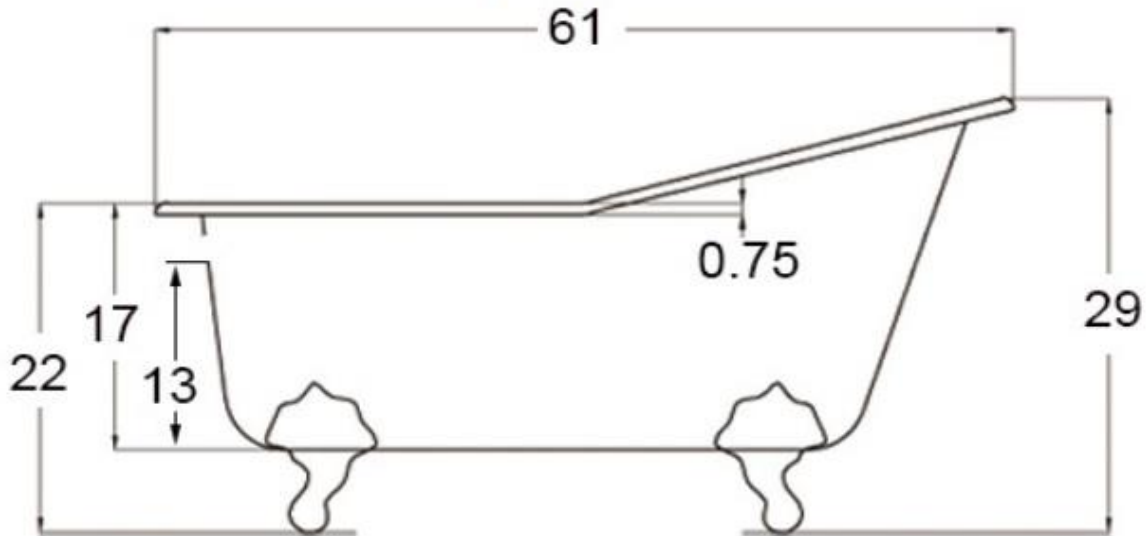

QUALITY
ICS
BATHS

61 Single Slipper Claw Foot

Weight empty - 322