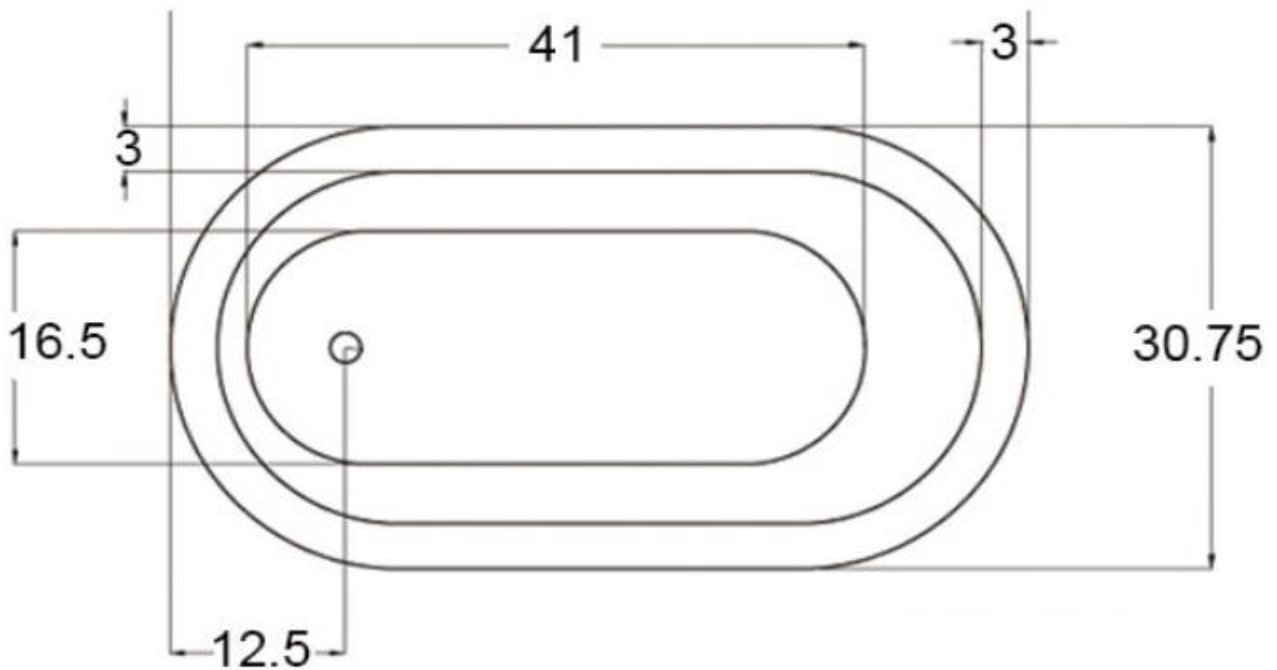

QUALITY
ICS
BATHS

61 Single Slipper Claw Foot

Weight empty - 322