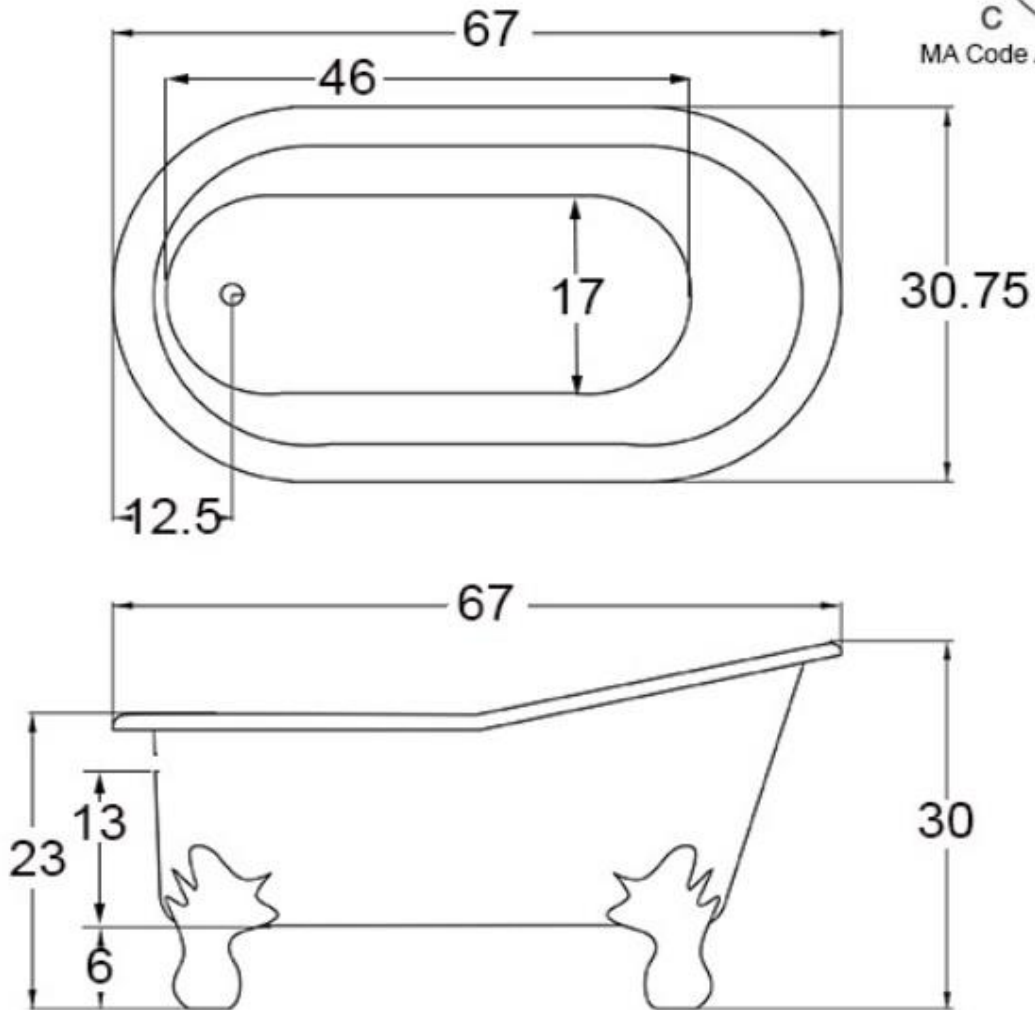

QUALITY
ICS
BATHS

67" Single Slipper Claw Foot

C
MA Code Accepted

Weight empty - 381 lbs