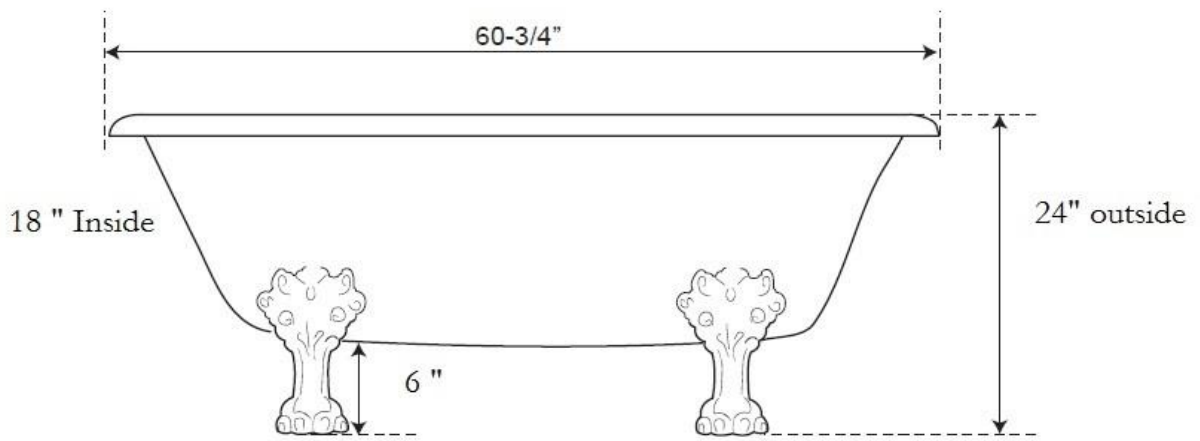

QUALITY
ICS
BATHS

61 " Double Ended Cast Iron Claw Foot

61" Cast Iron Double Ended Tub

Small Rim no Faucet mount on tub.