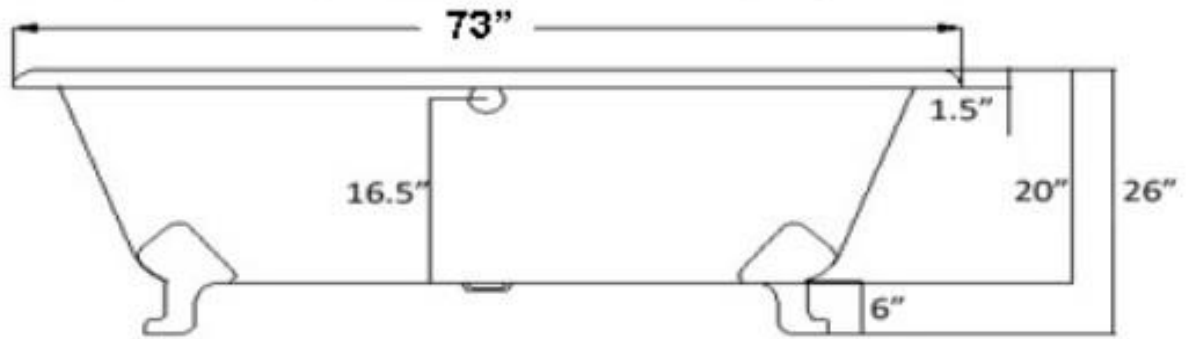

QUALITY  
**ICS**  
 BATHS

**73 " Double Ended**

**All tubs require either a wall mounted or freestanding tub filler.**

Weight Empty	471
Weight Crated	673
Gallons to Overflow	66
Weight Filled	1019

Dimensions are approximate to the nearest 1/2"