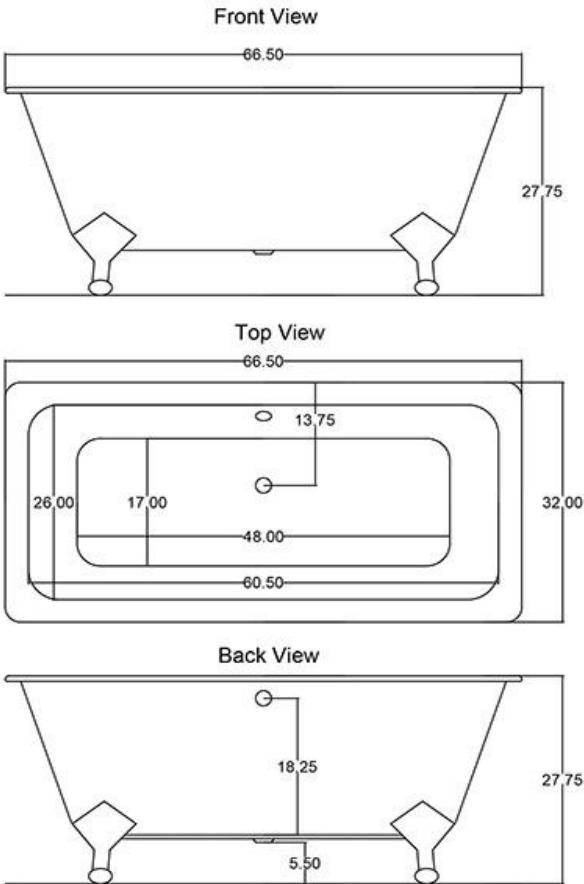

Zen 66" Rectangle

Cast Iron Tub

cUPC Listed
MA Code Accepted

Empty Weight - 522Lbs
Gallons to Overflow - 95

All Dimension Are
Within a 2% Range

*Drain Overflow is Typical for Vintage Style Tubs and has a 2" Diameter Hole.