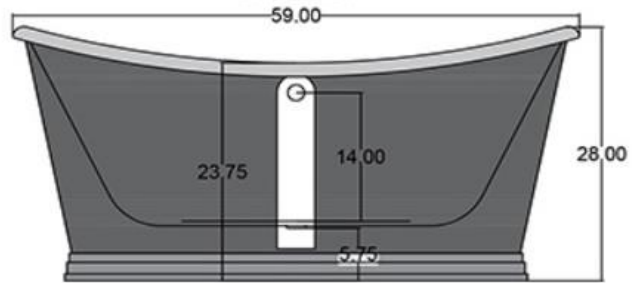

QUALITY
ICS
BATHS

Skirted Bateau tubs with stainless,
painted steel, copper, and custom skirts;

59 Bateau Skirted

Top View

Back View

Empty Weight - 475 Lbs
Gallons to Overflow -

All Dimension Are
Within a 2% Range