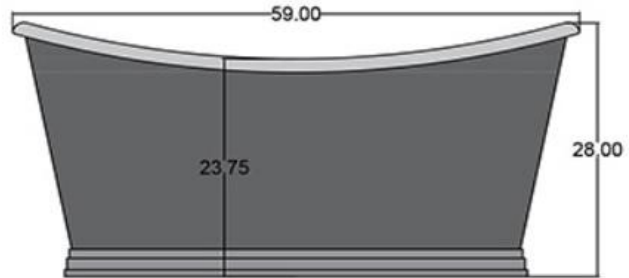

QUALITY
ICS
BATHS

Skirted Bateau tubs with stainless,
painted steel, copper, and custom skirts;

59 Bateau Skirted

Top View

Back View

Empty Weight - 475 Lbs
Gallons to Overflow -

All Dimension Are
Within a 2% Range