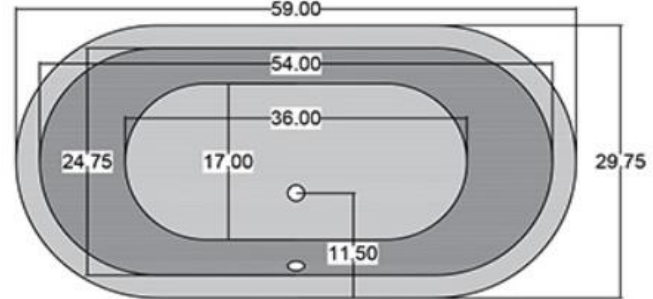

QUALITY
ICS
BATHS

Skirted Bateau tubs with stainless,
painted steel, copper, and custom skirts;

59 Bateau Skirted

Top View

Back View

Empty Weight - 475 Lbs
Gallons to Overflow -

All Dimension Are
Within a 2% Range