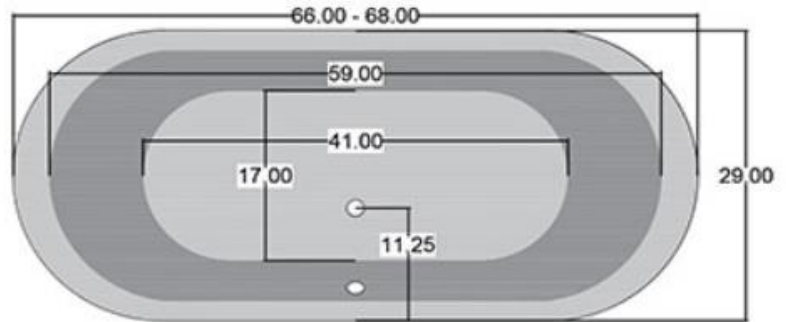

QUALITY
ICS
BATHS

Bateau Skirted tubs with stainless, painted
steel, copper, and custom skirts;

66 " Bateau Skirted

Top View

Back View

Empty Weight - 550 Lbs
Gallons to Overflow - 70

All Dimension Are
Within a 2% Range