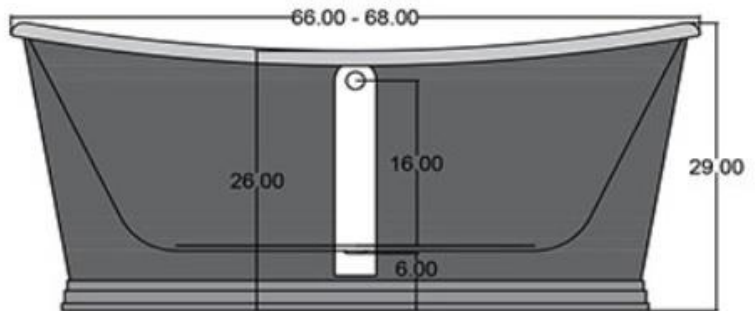

QUALITY
ICS
BATHS

Bateau Skirted tubs with stainless, painted
steel, copper, and custom skirts;

66 " Bateau Skirted

Top View

Back View

Empty Weight - 550 Lbs
Gallons to Overflow - 70

All Dimension Are
Within a 2% Range