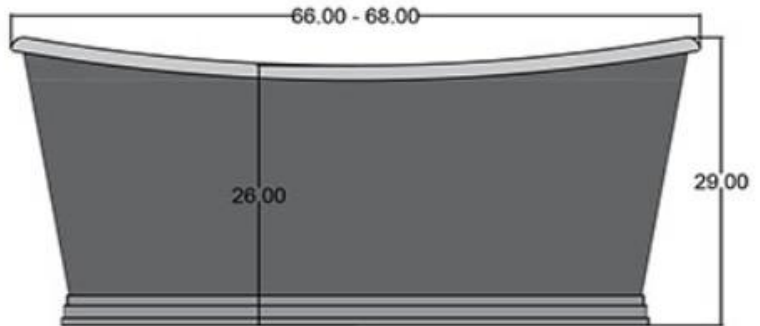

QUALITY
ICS
BATHS

Bateau Skirted tubs with stainless, painted
steel, copper, and custom skirts;

66 " Bateau Skirted

Top View

Back View

Empty Weight - 550 Lbs
Gallons to Overflow - 70

All Dimension Are
Within a 2% Range