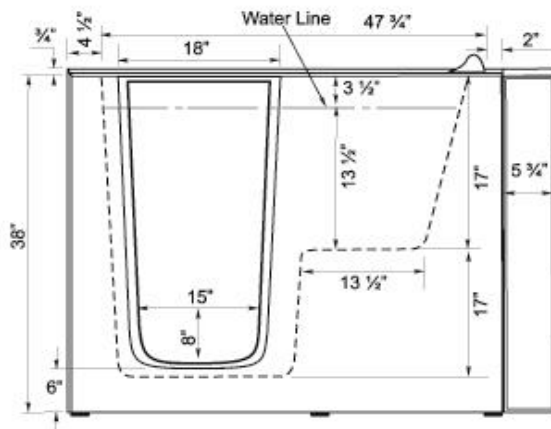

Finest Quality walk-in Baths

Tile Flange Optional

wht, bsq

### 3054 Walk In Tub Series

Left hand or Right hand models

Adjustable entry height

Stainless steel framed construction

[www.ICSqualitybaths.com](http://www.ICSqualitybaths.com)