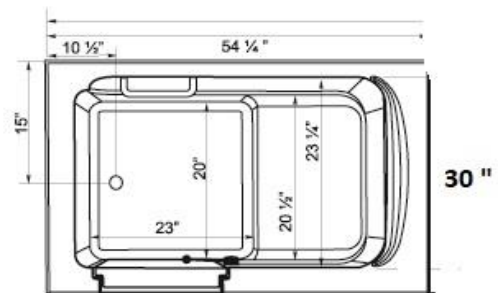

### 3054 Walk In Tub Series

Left hand or Right hand models

Adjustable entry height

Stainless steel framed construction

[www.ICSqualitybaths.com](http://www.ICSqualitybaths.com)