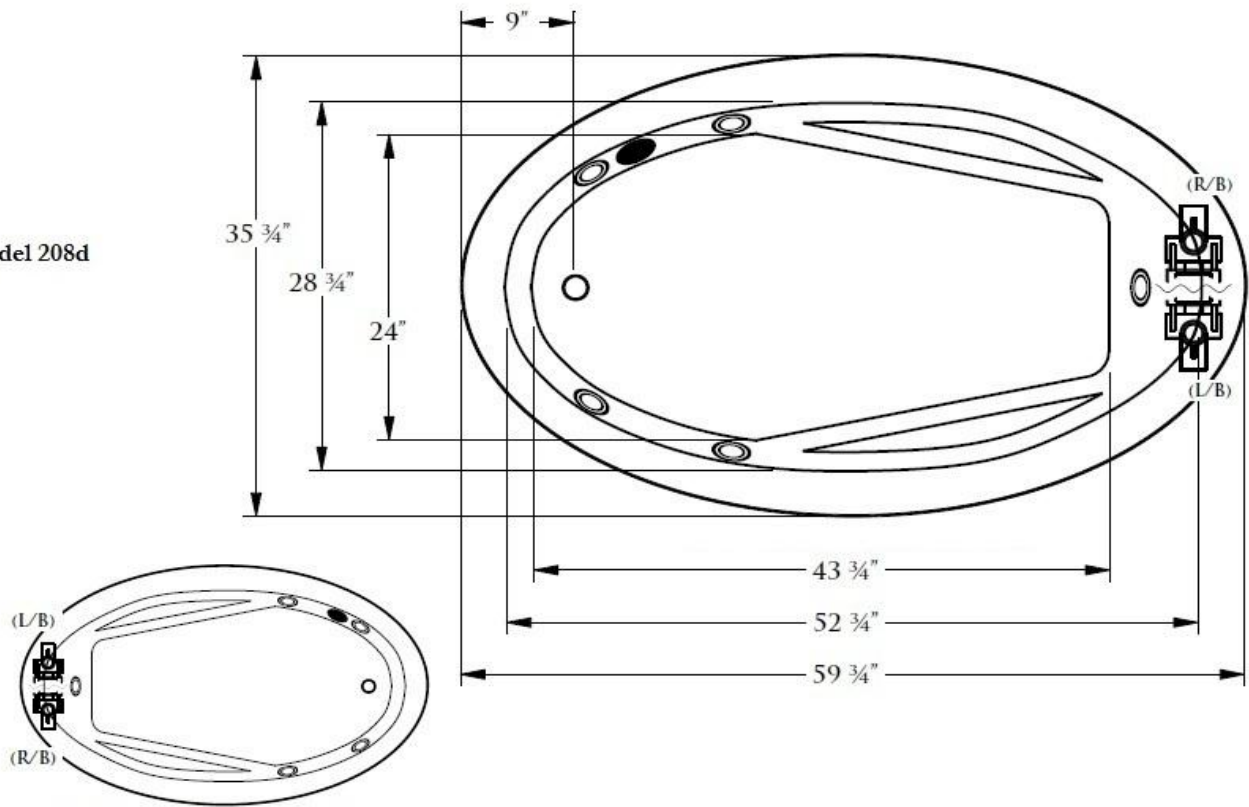

Model 208d

Quality Acrylic Bath